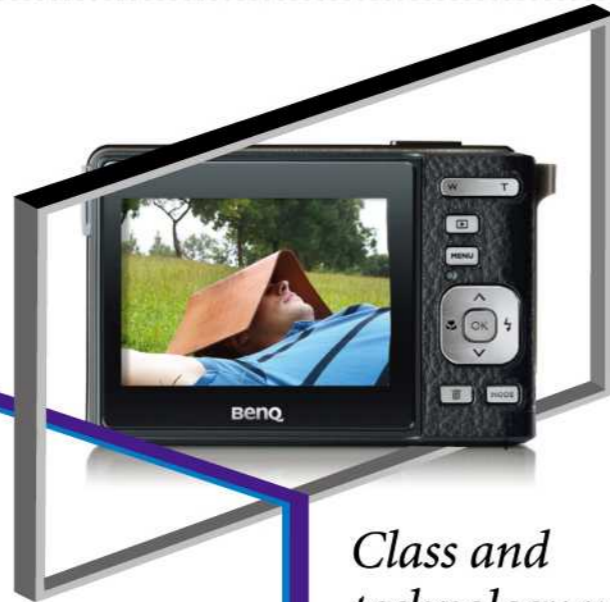

Digital Camera

C850

- 8M CCD
- 3x lens
- 2.7" TFT LCD
- Smile Capture
- Shake-Free
- ISO HI
- P/Av/Tv/M Function
- Photo Frames
- Continuous Movie
- 3:2/16:9 Resolution
- Face-Tracking
- 14 shooting Modes

Class and technology wrapped in one

A touch of class. Indulge in a camera that will bring that little bit extra to your picture taking experience. Not only does the DC C850 have all the cool and latest functions needed to create great results, it also comes in an elegant and classy design.