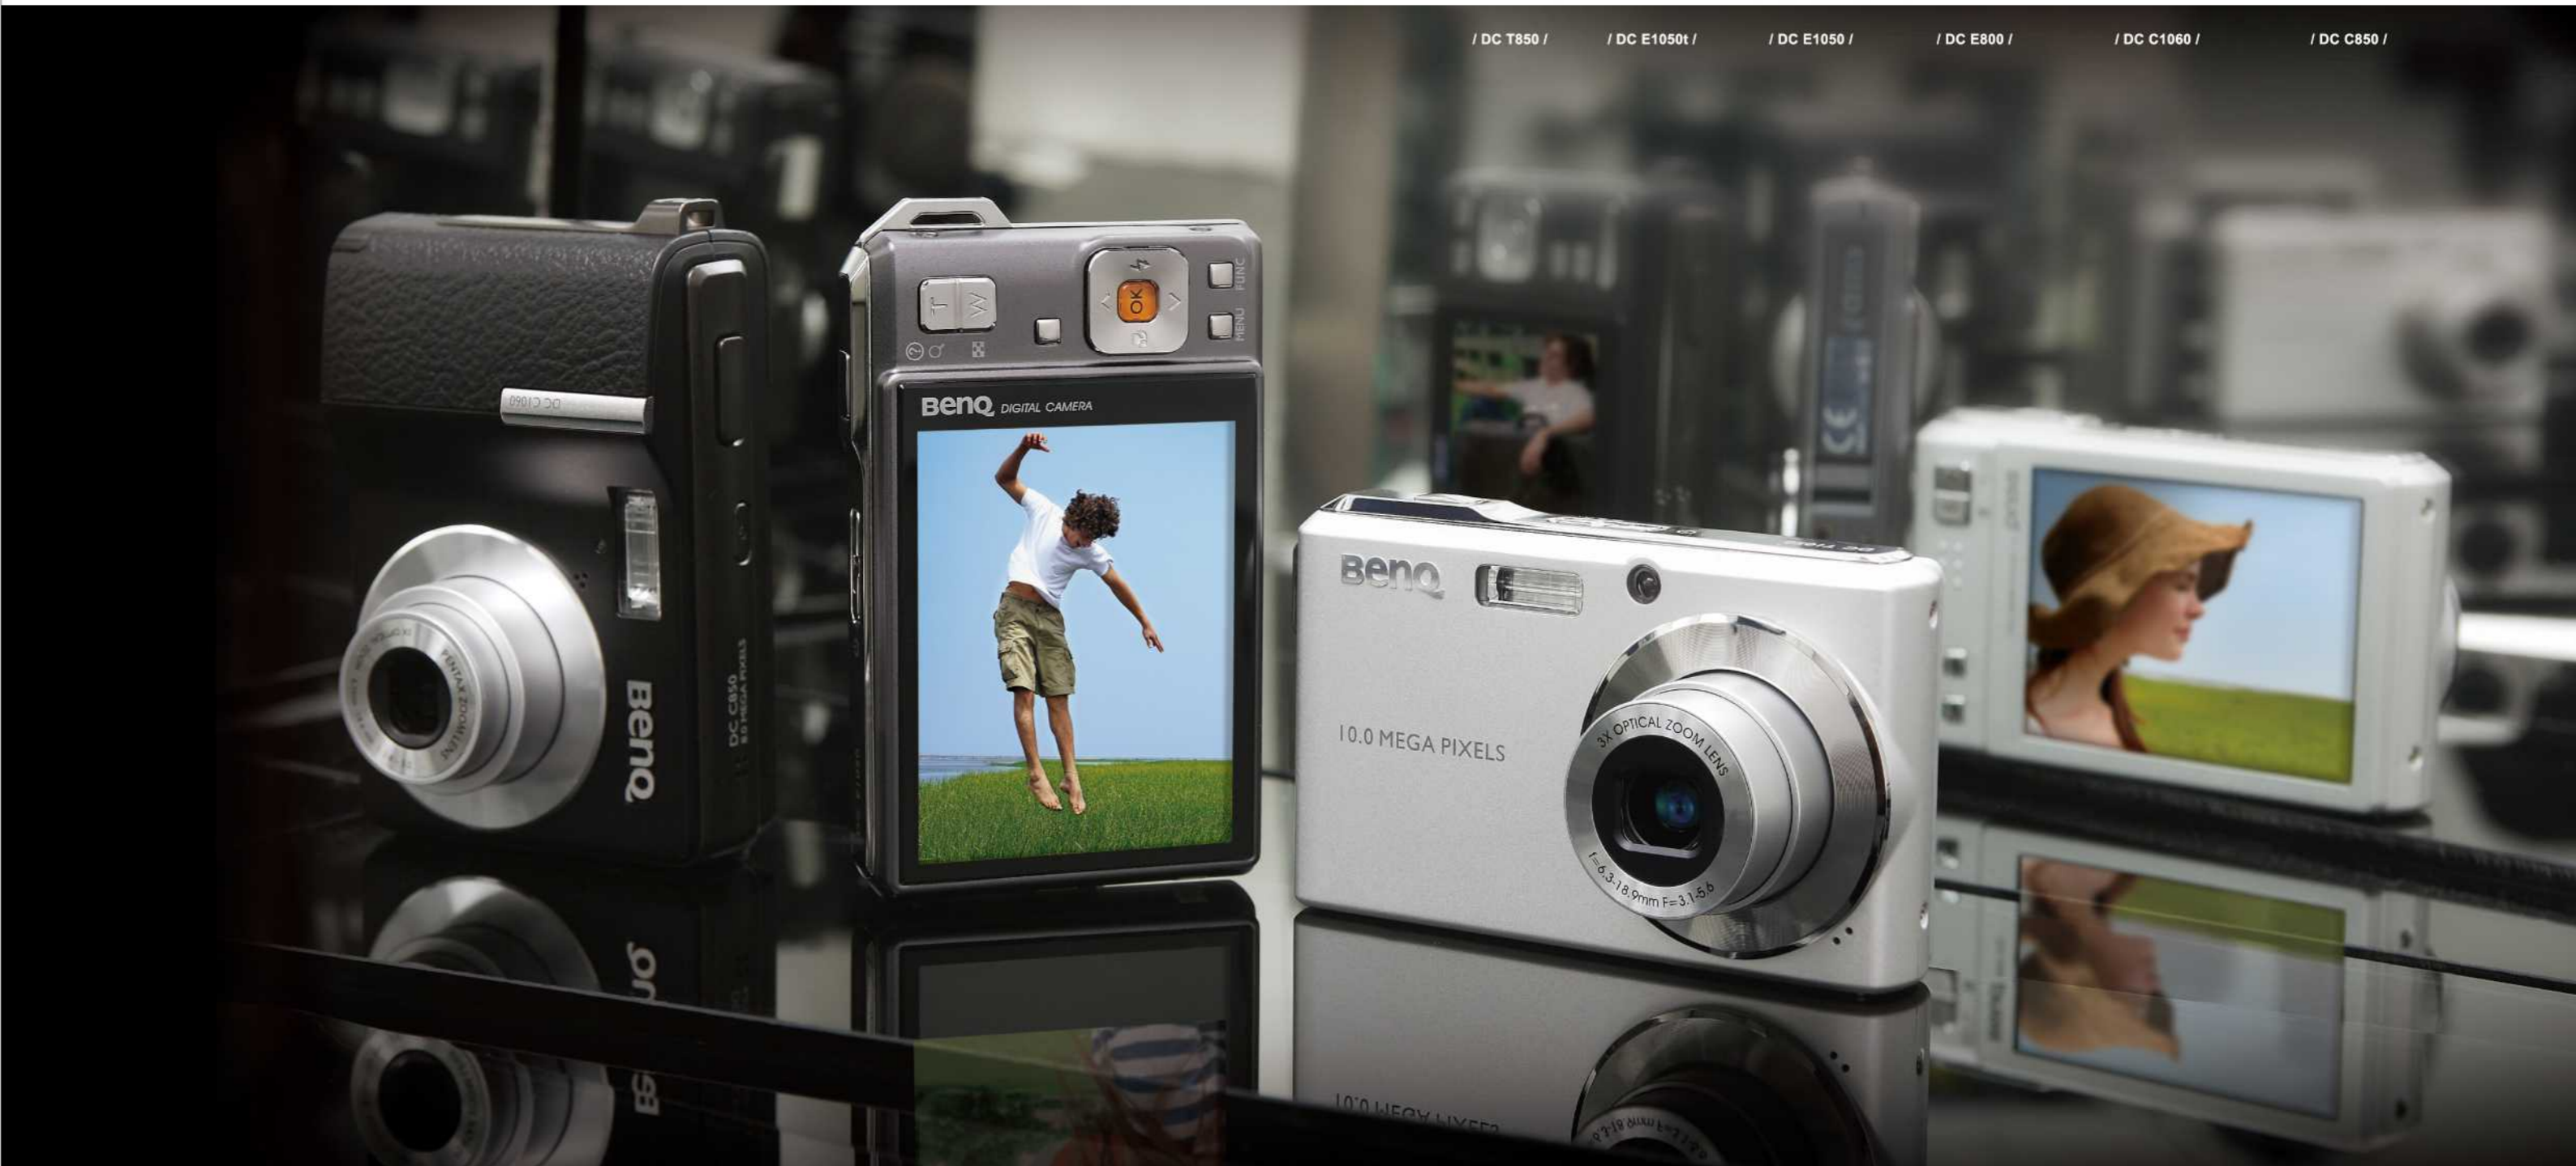

/ DC T850 /   / DC E1050t /   / DC E1050 /   / DC E800 /   / DC C1060 /   / DC C850 /

When has a series of cameras so faithfully and successfully combined elegance, style, function and practicality? Taking pictures should be fun and easy. It should be an experience to enjoy as much as the moment you are capturing. The BenQ camera series has that little bit for everyone to take pleasure in, from the convenient and cool touch panel of DC T850 & DC E1050t, to the elegant and stylish texture of DC E1050 & DC E800, not forgetting great functions such as the "smile capture" function of DC C1060 & DC C850. All in all, BenQ cameras are about creating a wonderful picture taking experience

BenQ