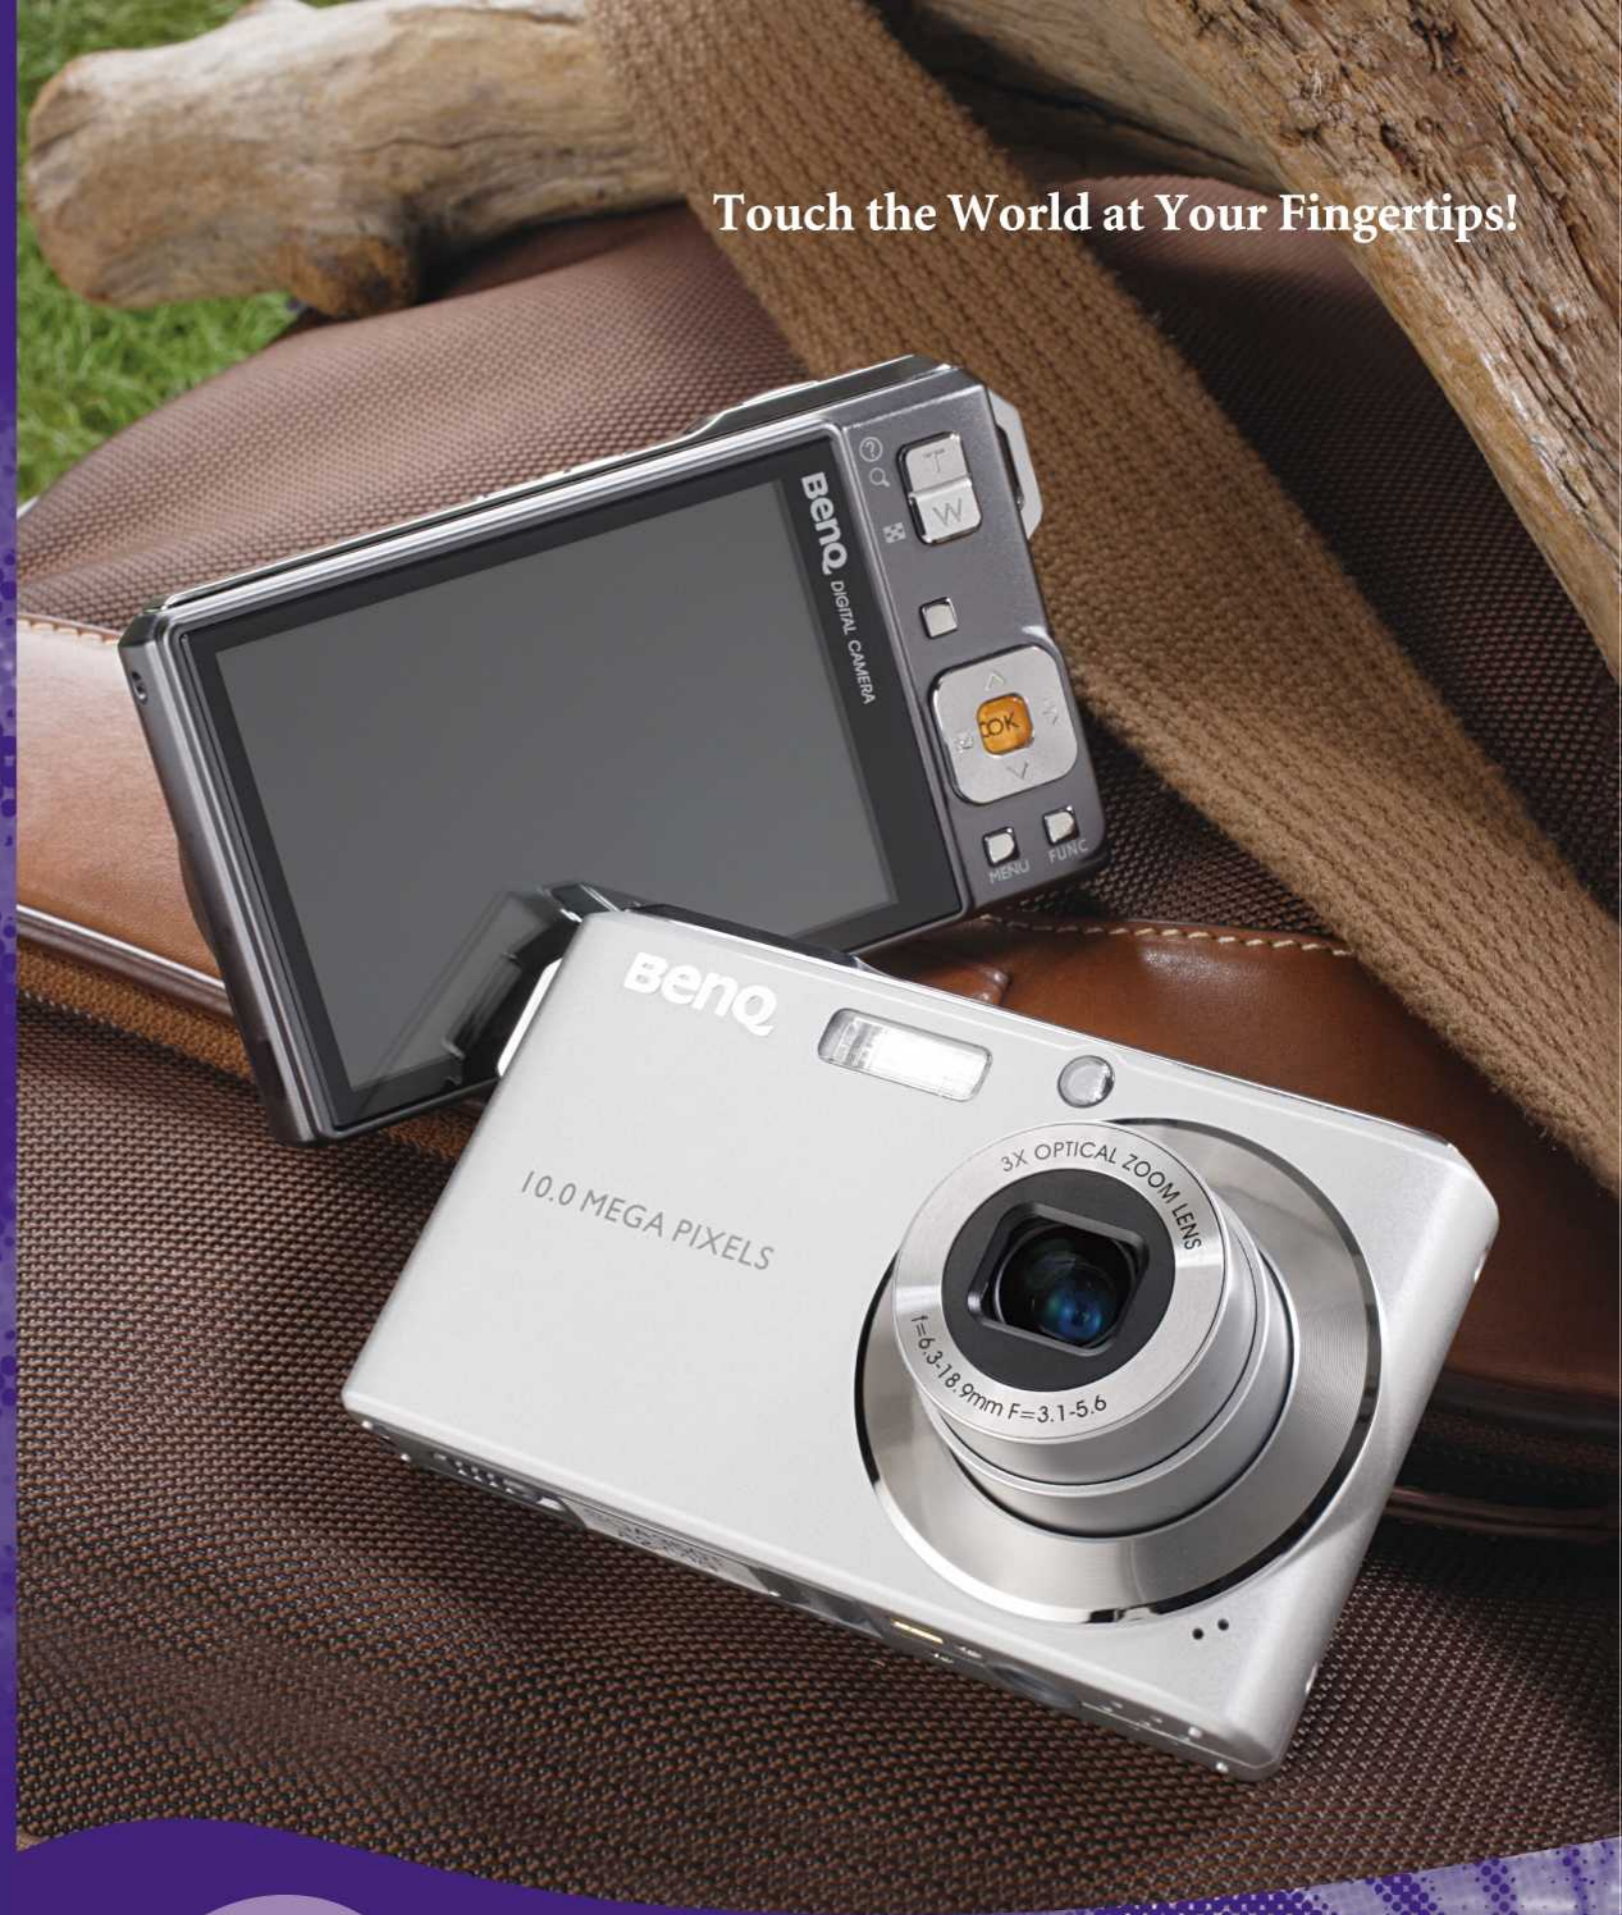

Touch the World at Your Fingertips!

Headquarters

BenQ Corporation
16 Jihu Road, Neihu,
Taipei 114, Taiwan
Tel : +886-2-2727-8899
Fax : +886-2-2797-9288

Asia Pacific

BenQ Asia Pacific Corp.
12 Jihu Road, Neihu,
Taipei 114, Taiwan
Tel : +886-2-2727-8899
Fax : +886-2-2656-2438

BenQ Latin America Corp.

8200 N. W. 33 Street, Suite 301
West Side Plaza III
Miami, FL 33122 U.S.A.
Tel : +1-305-4211200
Fax : +1-305-4211201

BenQ Europe B.V.

Ekkersrijt 4130,
5692 DC Son,
The Netherlands
Tel: +31(499)750-500
Fax: +31(499)750-599

BenQ (IT) Co., Ltd.

268 Shishan Rd.,
Suzhou 215011, China
Tel: +86-512-6807-8800
Fax: +86-512-6824-1351

Authorized Dealer

BenQ
Enjoyment Matters

2008 BenQ Digital Camera

BenQ
Enjoyment Matters