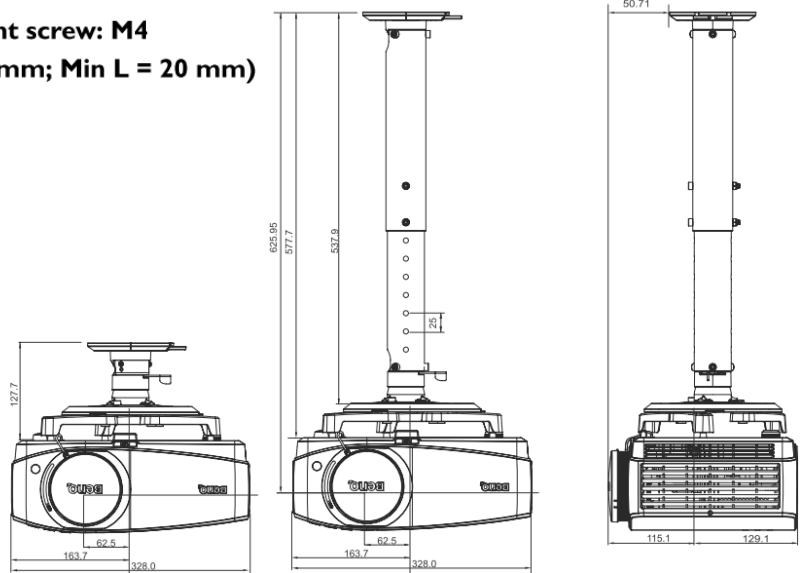

## Distance Chart

### MW767

Screen size				Distance from screen (cm)			Vertical offset (cm)
Diagonal		W (cm)	H (cm)	Min length (max. zoom)	Average	Max length (min. zoom)	
Inch	cm						
40	102	86	54	1.24	1.58	1.92	6.7
60	152	129	81	1.88	2.39	2.89	10.1
80	203	172	108	2.52	3.20	3.87	13.5
100	254	215	135	3.16	4.01	4.85	16.8
150	381	323	202	4.77	6.03	7.29	25.2
200	508	431	269	6.38	8.06	9.74	33.7
250	635	538	337	7.98	10.08	12.18	42.1
300	762	646	404	9.59	12.11	14.63	50.5

## Wall mount/Ceiling mount Chart

**Ceiling mount screw: M4**  
(Max L = 25 mm; Min L = 20 mm)

## Dimension