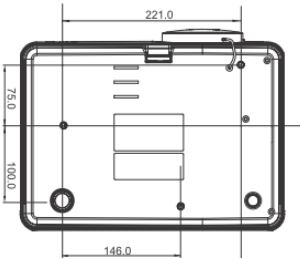

Wall mount/Ceiling mount Chart