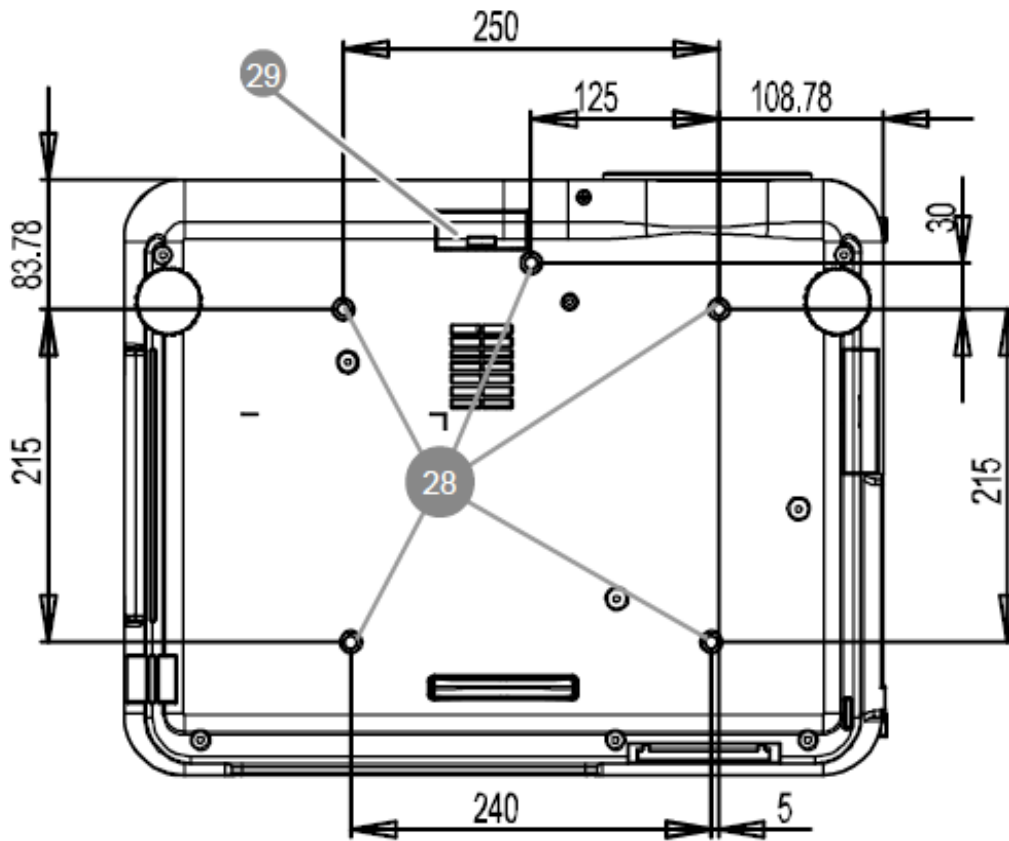

Ceiling Mount Holes (mm)