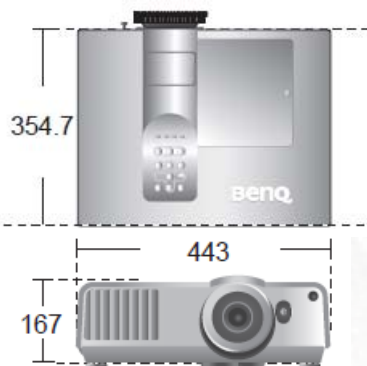

### Ceiling I

<F>: Scree

## Ceiling mount Chart

Ceiling mount screws:  
M6 x 8 (Max. L = 8 mm)

## Dimension