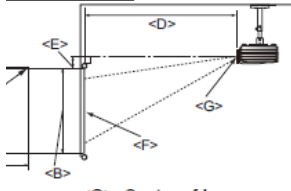

Installation

<G>: Center of lens