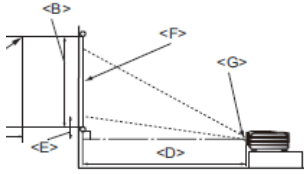

Digital Projector

Installation