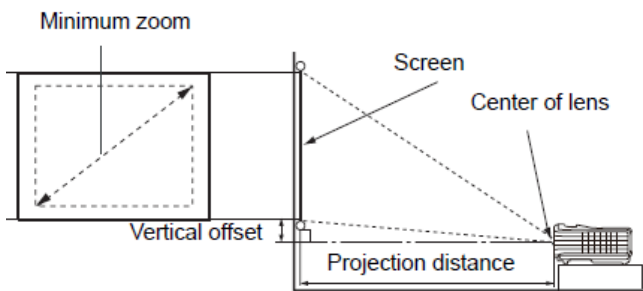

* Lamp life results will vary depending on environmental conditions and usage. Actual product's features and specifications are subject to change without notice.

Distance Chart

16:9 screen				Recommended projection distance from screen in mm			Vertical offset in mm
diagonal		Width	Height	Min length (with max. zoom)	Average	Max length (with min. zoom)	
Inches	mm	mm	mm				
30	762	664	374	-	-	1137	67
40	1016	886	498	1367	1442	1516	90
50	1270	1107	623	1709	1802	1895	112
60	1524	1328	747	2051	2162	2274	134
80	2032	1771	996	2734	2883	3032	179
100	2540	2214	1245	3418	3604	3790	224
120	3048	2657	1494	4102	4325	4548	269
150	3810	3321	1868	5127	5406	5685	336
200	5080	4428	2491	6836	7208	7580	448
220	5588	4870	2740	7520	7929	8338	493
250	6350	5535	3113	8545	9010	9475	560
300	7620	6641	3736	10254	-	-	672