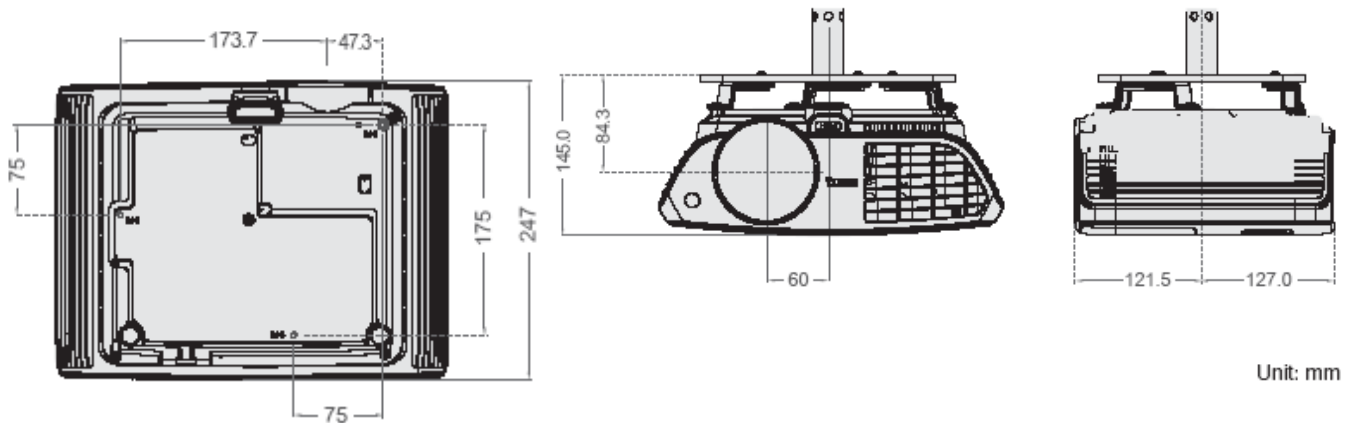

* Lamp life results will vary depending on environmental conditions and usage. Actual product's features and specifications are subject to change without notice.

Distance Chart

16:9 screen				Recommended projection distance from screen in mm			Vertical offset in mm
diagonal		Width	Height	Min length (with max. zoom)	Average	Max length (with min. zoom)	
Inches	mm	mm	mm				
30	762	664	374	-	-	1137	67
40	1016	886	498	1367	1442	1516	90
50	1270	1107	623	1709	1802	1895	112
60	1524	1328	747	2051	2162	2274	134
80	2032	1771	996	2734	2883	3032	179
100	2540	2214	1245	3418	3604	3790	224
120	3048	2657	1494	4102	4325	4548	269
150	3810	3321	1868	5127	5406	5685	336
200	5080	4428	2491	6836	7208	7580	448
220	5588	4870	2740	7520	7929	8338	493
250	6350	5535	3113	8545	9010	9475	560
300	7620	6641	3736	10254	-	-	672

Wall mount/Ceiling mount Chart

Ceiling mount screws:

M4 x L8 (Max. L = 12 mm, Min. L = 8 mm)

Unit: mm

Dimension

BenQ