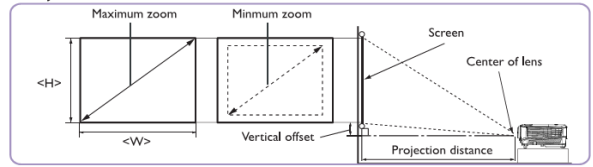

TW519 Digital Projector

Distance Chart

Screen size				Projection distance (mm)			Vertical offset (mm)
Diagonal		W (mm)	H (mm)	Min distance	Average	Max distance	
Inch	mm			(max. zoom)		(min. zoom)	
30	762	646	403	1018	1127	1235	61
40	1016	861	538	1273	1420	1567	83
50	1270	1077	673	1564	1731	1897	105
60	1524	1292	807	1871	2047	2223	126
80	2032	1723	1077	2435	2658	2881	164
100	2540	2153	1346	3014	3276	3538	205
120	3048	2584	1615	3594	3894	4194	251
150	3810	3230	2019	4465	4823	5180	313
200	5080	4307	2692	5916	6369	6822	416
220	5588	4738	2961	6496	6987	7478	457
250	6350	5384	3365	7367	7916	8464	521
300	7620	6461	4038	8818	9462	10106	624