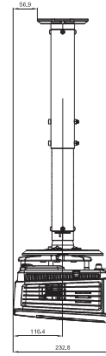

\*Lamp life results will vary depending on environmental conditions and usage. Actual product's features and specifications are subject to change without notice.

\*\* Default mode is **Presentation**. When 3D is on, Picture Modes only shows 3D. When 3D is off, it is not shown in Picture Modes.

## Distance Chart

Screen size				Distance from screen (mm)			Vertical offset (mm)
Diagonal	W	H	Min length	Average	Max length		
Inch	mm	(mm)	(mm)	(max. zoom)		(min. zoom)	
30	762	664	374	994	1097	1200	56
40	1016	886	498	1325	1463	1600	75
60	1524	1328	747	1988	2194	2400	112
80	2032	1771	996	2651	2925	3200	149
100	2540	2214	1245	3313	3657	4000	187
120	3048	2657	1494	3976	4388	4800	224
150	3810	3321	1868	4970	5485	6000	280
200	5080	4428	2491	6627	7313	8000	374
250	6350	5535	3113	8283	9142	10000	467
300	7620	6642	3736	9940	10970	12000	560

## Dimension