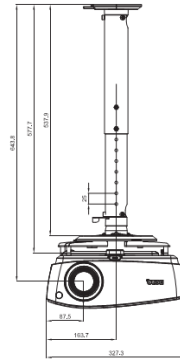

\*Lamp life results will vary depending on environmental conditions and usage. Actual product's features and specifications are subject to change without notice.

\*\* Default mode is **Presentation**. When 3D is on, Picture Modes only shows 3D. When 3D is off, it is not shown in Picture Modes.

## Distance Chart

Screen size				Distance from screen (mm)			Vertical offset (mm)
Diagonal	W	H	Min length	Average	Max length		
Inch	mm	(mm)	(mm)	(max. zoom)		(min. zoom)	
30	762	664	374	994	1097	1200	56
40	1016	886	498	1325	1463	1600	75
60	1524	1328	747	1988	2194	2400	112
80	2032	1771	996	2651	2925	3200	149
100	2540	2214	1245	3313	3657	4000	187
120	3048	2657	1494	3976	4388	4800	224
150	3810	3321	1868	4970	5485	6000	280
200	5080	4428	2491	6627	7313	8000	374
250	6350	5535	3113	8283	9142	10000	467
300	7620	6642	3736	9940	10970	12000	560

## Dimension