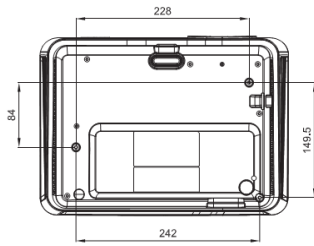

\*Lamp life results will vary depending on environmental conditions and usage. Actual product's features and specifications are subject to change without notice.

\*\* Default mode is **Presentation**. When 3D is on, Picture Modes only shows 3D. When 3D is off, it is not shown in Picture Modes.

## Distance Chart

Screen size				Distance from screen (mm)			Vertical offset (mm)
Diagonal	W	H	Min length	Average	Max length		
Inch	mm	(mm)	(mm)	(max. zoom)		(min. zoom)	
30	762	664	374	994	1097	1200	56
40	1016	886	498	1325	1463	1600	75
60	1524	1328	747	1988	2194	2400	112
80	2032	1771	996	2651	2925	3200	149
100	2540	2214	1245	3313	3657	4000	187
120	3048	2657	1494	3976	4388	4800	224
150	3810	3321	1868	4970	5485	6000	280
200	5080	4428	2491	6627	7313	8000	374
250	6350	5535	3113	8283	9142	10000	467
300	7620	6642	3736	9940	10970	12000	560

## Dimension