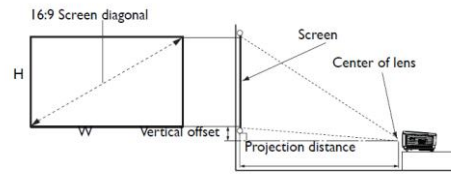

\*Lamp life results will vary depending on environmental conditions and usage. Actual product's features and specifications are subject to change without notice.

\*\* Default mode is **Presentation**. When 3D is on, Picture Modes only shows 3D. When 3D is off, it is not shown in Picture Modes.

## Distance Chart

Screen size				Distance from screen (mm)			Vertical offset (mm)
Diagonal	W	H	Min length	Average	Max length		
Inch	mm	(mm)	(mm)	(max. zoom)		(min. zoom)	
30	762	664	374	994	1097	1200	56
40	1016	886	498	1325	1463	1600	75
60	1524	1328	747	1988	2194	2400	112
80	2032	1771	996	2651	2925	3200	149
100	2540	2214	1245	3313	3657	4000	187
120	3048	2657	1494	3976	4388	4800	224
150	3810	3321	1868	4970	5485	6000	280
200	5080	4428	2491	6627	7313	8000	374
250	6350	5535	3113	8283	9142	10000	467
300	7620	6642	3736	9940	10970	12000	560

## Dimension