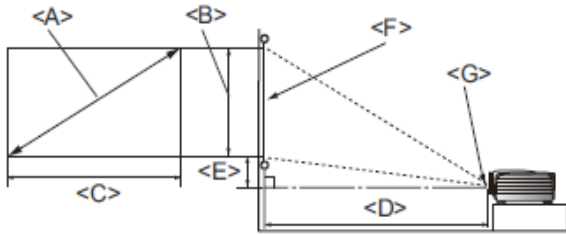

Distance Chart

Floor Installation