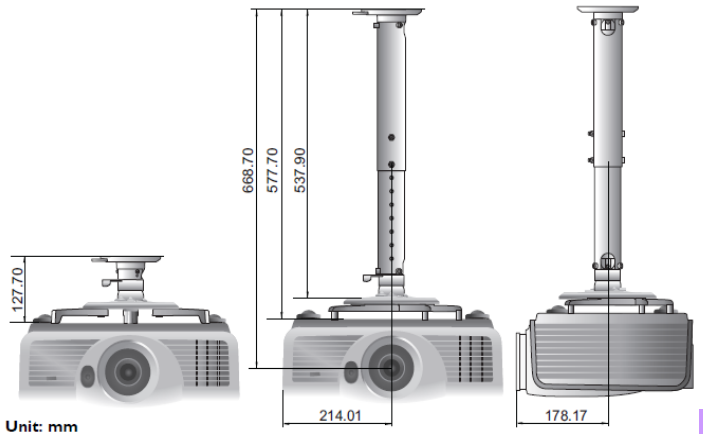

Ceiling mount Chart

© Ceiling mount screws:
M6 (Max. L = 25 mm;
Min. L = 20 mm)

Unit: mm

Dimensio..