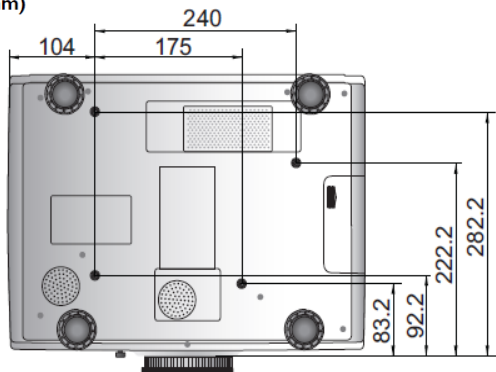

Ceiling mount Chart

© Ceiling mount screws:
M6 (Max. L = 25 mm;
Min. L = 20 mm)

Unit: mm

Dimensio..