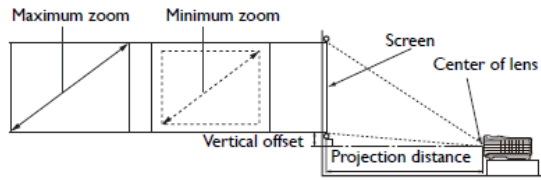

MX722 Projector

Distance Chart

The screen aspect ratio is 4:3 and the projected picture is 4:3:

Screen size				Distance from screen (mm)			Vertical offset (mm)
Diagonal	W	H	Min length (max. zoom)	Average	Max length (min. zoom)		
Inch	mm	(mm)	(mm)	(max. zoom)		(min. zoom)	
40	1016	813	610	1231	1415	1600	46
50	1270	1016	762	1538	1769	2000	57
60	1524	1219	914	1846	2123	2400	69
70	1778	1422	1067	2154	2477	2800	80
80	2032	1626	1219	2462	2831	3200	91
90	2286	1829	1372	2769	3185	3600	103
100	2540	2032	1524	3077	3538	4000	114
120	3048	2438	1829	3692	4246	4800	137
150	3810	3048	2286	4615	5308	6000	171
200	5080	4064	3048	6154	7077	8000	229
250	6350	5080	3810	7692	8846	10000	286
300	7620	6096	4572	9231	10615	12000	343