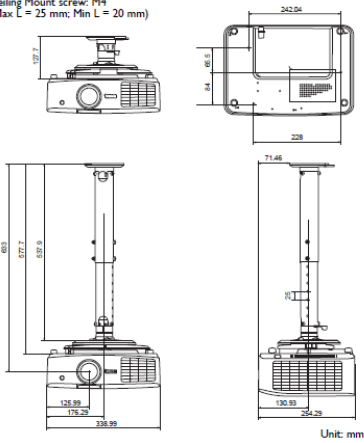

*Lamp life results will vary depending on environmental conditions and usage. Actual product's features and specifications are subject to change without notice.

MX722 Projector

Distance Chart

The screen aspect ratio is 4:3 and the projected picture is 4:3:

Screen size				Distance from screen (mm)			Vertical offset (mm)
Diagonal	W	H	Min length (max. zoom)	Average	Max length (min. zoom)		
Inch	mm	(mm)	(mm)	(max. zoom)		(min. zoom)	
40	1016	813	610	1231	1415	1600	46
50	1270	1016	762	1538	1769	2000	57
60	1524	1219	914	1846	2123	2400	69
70	1778	1422	1067	2154	2477	2800	80
80	2032	1626	1219	2462	2831	3200	91
90	2286	1829	1372	2769	3185	3600	103
100	2540	2032	1524	3077	3538	4000	114
120	3048	2438	1829	3692	4246	4800	137
150	3810	3048	2286	4615	5308	6000	171
200	5080	4064	3048	6154	7077	8000	229
250	6350	5080	3810	7692	8846	10000	286
300	7620	6096	4572	9231	10615	12000	343

Wall mount/Ceiling mount Chart

Ceiling mount installation

Ceiling Mount screw: M4
(Max L = 25 mm; Min L = 20 mm)

Unit: mm

Dimension

Unit: mm