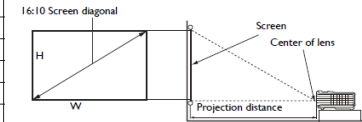

Distance Chart

The screen aspect ratio is 16:10 and the projected picture is in a 16:10 aspect ratio

Diagonal	Screen size		Distance from screen (mm)			Vertical offset (mm)		
	Inch	mm	W (mm)	H (mm)	Min length (max. zoom)		Average	Max length (min. zoom)
60	1524	1292	808	1564	1796	2029	80.8	
70	1778	1508	942	1824	2096	2367	94.2	
80	2032	1723	1077	2085	2395	2705	107.7	
90	2286	1939	1212	2346	2695	3044	121.2	
100	2540	2154	1346	2606	2994	3382	134.6	
110	2794	2369	1481	2867	3293	3720	148.1	
120	3048	2585	1615	3128	3593	4058	161.5	
130	3302	2800	1750	3388	3892	4396	175.0	
140	3556	3016	1885	3649	4192	4734	188.5	
150	3810	3231	2019	3909	4491	5073	201.9	
160	4064	3446	2154	4170	4790	5411	215.4	
170	4318	3662	2289	4431	5090	5749	228.9	
180	4572	3877	2423	4691	5389	6087	242.3