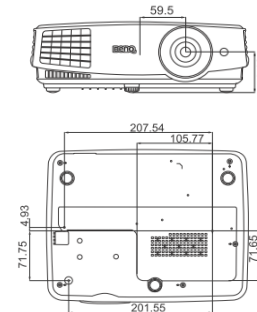

Ceiling mount Chart

Ceiling Mount screw: M4
(Max L = 25 mm; Min L = 20 mm)