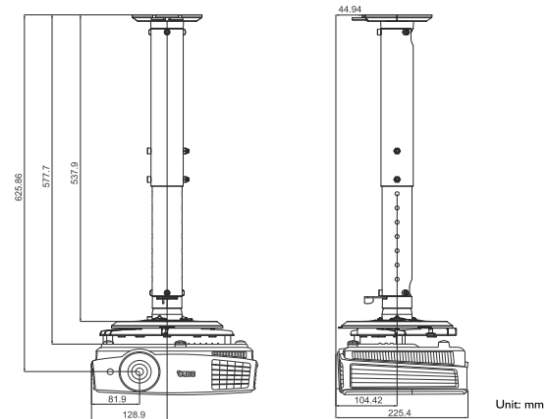

On-Screen Display Languages
Arabic/Bulgarian/ Croatian/ Czech/ Danish/ Dutch/ English/ Finnish/ French/ German/ Greek/ Hindi/ Hungarian/ Italian/ Indonesian/ Japanese/ Korean/ Norwegian/ Polish/ Portuguese/ Romanian/ Russian/ Simplified Chinese/Spanish/ Swedish/ Turkish/ Thai/ Traditional Chinese (28 Languages)

Picture Modes **Dynamic / Presentation / sRGB / Cinema / (3D) / User 1 / User 2

Accessories	Standard	Optional
	Remote Control w Battery	Power Cord (by region)
	User Manual CD	VGA Cable
	Quick Start Guide	Warranty Card (by region)
		Spare Lamp Kit
		Ceiling mount kit
		3D Glasses
		Carry Bag

Distance Chart

The screen aspect ratio is 16:10 and the projected picture is in a 16:10 aspect ratio

Diagonal	Screen size		Distance from screen (mm)			Vertical offset (mm)		
	Inch	mm	W (mm)	H (mm)	Min length (max. zoom)		Average	Max length (min. zoom)
60	1524	1292	808	1564	1796	2029	80.8	
70	1778	1508	942	1824	2096	2367	94.2	
80	2032	1723	1077	2085	2395	2705	107.7	
90	2286	1939	1212	2346	2695	3044	121.2	
100	2540	2154	1346	2606	2994	3382	134.6	
110	2794	2369	1481	2867	3293	3720	148.1	
120	3048	2585	1615	3128	3593	4058	161.5	
130	3302	2800	1750	3388	3892	4396	175.0	
140	3556	3016	1885	3649	4192	4734	188.5	
150	3810	3231	2019	3909	4491	5073	201.9	
160	4064	3446	2154	4170	4790	5411	215.4	
170	4318	3662	2289	4431	5090	5749	228.9	
180	4572	3877	2423	4691	5389	6087	242.3	

Ceiling mount Chart

Ceiling Mount screw: M4
(Max L = 25 mm; Min L = 20 mm)