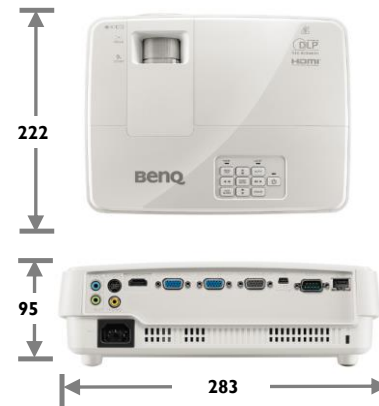

Model Name MW571 Projector

Unique selling point

- 3200ANSI Lumen High Brightness
- 13000:1 High Contrast Ratio
- Blu-ray Full HD 3D support
- Network Standby <0.5W
- SmartEco

Trade Mark

Projection System	DLP	
Native Resolution	WXGA (1280x800)	
Brightness	3200 ANSI Lumen	
Contrast Ratio	13000:1	
Display Color	1.07 Billion Colors	
Lens	F=2.59~2.87, f=16.88~21.88mm	
Aspect Ratio	Native 16:10 (5 aspect ratio selectable)	
Throw Ratio	1.21~1.57	
Image Size (Diagonal)	60" ~ 180"	
Zoom Ratio	1.3x	
Lamp Type	196W	
Lamp(Normal/Eco/SmartEco/LampSave)*	4000/6000/6500/10000 hours	
Keystone Adjustment	1D, Vertical +/- 40 degrees	
Projection Offset	Vertical: 120% ±5%	
Resolution Support	VGA(640 x 480) to WUXGA_RB(1920 x 1200)*RB = Reduced blanking	
Horizontal Frequency	15K-102KHz	
Vertical Scan Rate	23-120Hz	
Compatibility	HDTV Compatibility	480i, 480p, 576i, 576p, 720p, 1080i, 1080p
	Video Compatibility	NTSC, PAL, SECAM
	3D Compatibility	Frame Sequential: Up to 60Hz 720p Frame Packing: Up to 24 Hz 1080p Side by Side: Up to 24Hz 1080p Top Bottom: Up to 60Hz 1080p
	(Please refer to User Manual for detailed support timing.)	
Interface	Computer in (D-sub 15pin)	x 2(shared with component video)
	HDMI	x 1
	Monitor out	x 1
	Composite Video in (RCA)	x1
	S-Video in	x 1
	Audio in (Mini Jack)	x 1
	Audio out (Mini Jack)	x 1
	Speaker	10W x 1
	LAN(RJ-45)	x1
	USB (Type mini B)	x1
	RS232 (DB-9pin)	x 1
	IR Receiver	x1 (Front)

Dimensions	Dimensions(W x H x D)	283 x 95 x 222 mm (with feet) 283 x 88.7 x 222 mm (without feet)
	Weight	1.9 Kg (4.19 lbs)
Power	Power Supply	AC100 to 240 V, 50 to 60 Hz
	Power Consumption	Normal 265W, Eco 220W, Network standby <6W, Standby <0.5W
	Power Management Function	Automatic power off after 20 minutes without a display source
Audible Noise		33/28 dBA (Normal/Economic mode)