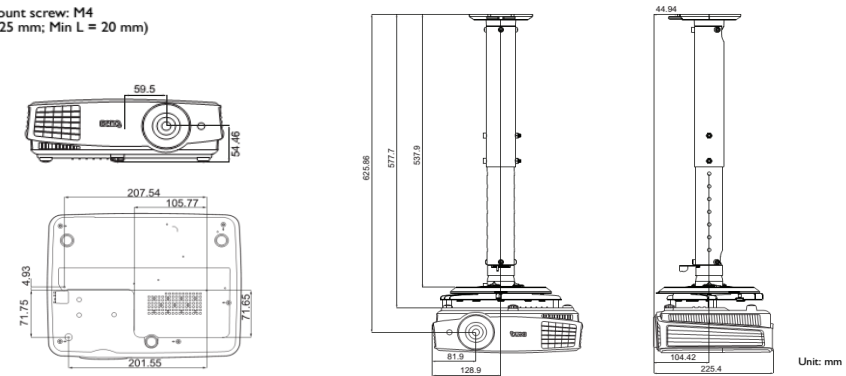

Wall mount/Ceiling mount Chart

Ceiling Mount screw: M4 (Max L = 25 mm; Min L = 20 mm)