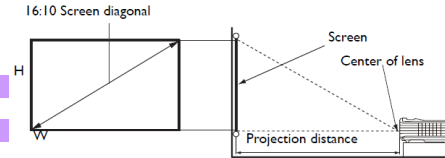

Screen size		Projection distance (mm)				
Diagonal	W	H	Min distance (max. zoom)	Average	Max distance (min. zoom)	
40	1016	862	538	1290	1355	1419
50	1270	1077	673	1613	1694	1774
60	1524	1292	808	1935	2032	2129
70	1778	1508	942	2258	2371	2484
80	2032	1723	1077	2581	2710	2839
90	2286	1939	1212	2903	3048	3194
100	2540	2154	1346	3226	3387	3548
110	2794	2369	1481	3548	3726	3903
120	3048	2585	1615	3871	4065	4258
130	3302	2800	1750	4194	4403	4613
140	3556	3015	1885	4516	4742	4968
150	3810	3231	2019	4839	5081	5323
160	4064	3446	2154	5161	5419	5677
170	4318	3662	2289	5484	5758	6032
180	4572	3877	2423	5806	6097	6387
190	4826	4092	2558	6129	6435	6742
200	5080	4308	2692	6452	6774	7097
250	6350	5385	3365	8065	8468	8871
300	7620	6462	4039	9677	10161	10645