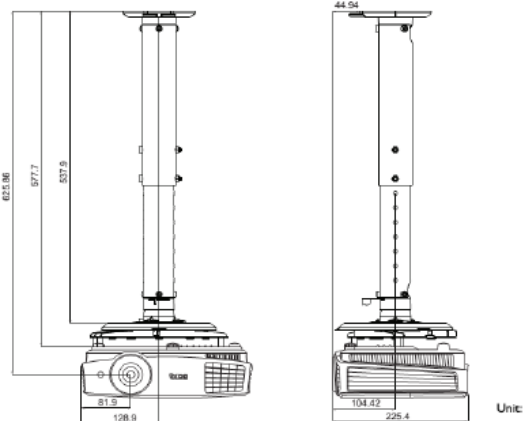

Wall mount/Ceiling mount Chart

Ceiling Mount screw: M4
(Max L = 25 mm; Min L = 20 mm)