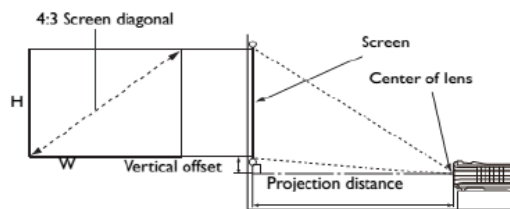

MS514H Best Choice at Class-leading Value for Small-Medium Space

Projection System	DLP
Native Resolution	SVGA (800 x 600)
Brightness*	3,200 ANSI Lumens
Contrast Ratio	13,000:1
Display Color	1.07 Billion Colors
Lens	F= 2.56 - 2.8, f= 21 - 23.1 mm
Aspect Ratio	Native 4:3 (5 aspect ratio selectable)
Throw Ratio	1.86 - 2.04 (53" @ 2m)
Image Size (Diagonal)	36" - 300"
Zoom Ratio	1.1:1
Lamp Type	190W
Keystone Adjustment	1D, Vertical \pm 40 degrees
Projection Offset	120% \pm 5%
Resolution Support	VGA (640 x 480) to UXGA (1600 x 1200)
Horizontal Frequency	15 - 102 KHz
Vertical Scan Rate	23 - 120 Hz
Interface	Computer in (D-sub 15pin) x 2 (Share with component) Monitor out (D-sub 15pin) x 1 Composite Video in (RCA) x 1 S-Video in (Mini DIN 4pin) x 1 HDMI x 1 Audio in (Mini Jack) x 1 Audio out (Mini Jack) x 1 Speaker 2W x 1 USB (Type B) x1 RS232 (DB-9pin) x 1 IR Receiver x1 (Front)
Dimensions(W x H x D)	283 x 95 x 222 mm
HDTV Compatibility	480i, 480p, 576i, 576p, 720p, 1080i, 1080p
Video Compatibility	NTSC, PAL, SECAM
Weight	1.9 kg
Audible Noise	32 / 30 dBA (Normal / Economic mode)
Power Supply	AC100 to 240 V, 50 to 60 Hz
Power Consumption	Normal 270W, Eco 220W, Standby <0.5W
On-Screen Display Languages	Arabic/Bulgarian/ Croatian/ Czech/ Danish/ Dutch/ English/ Finnish/ French/ German/ Greek/ Hindi/ Hungarian/ Italian/ Indonesian/ Japanese/ Korean/ Norwegian/ Polish/ Portuguese/ Romanian/ Russian/ Simplified Chinese/Spanish/ Swedish/ Turkish/ Thai/ Traditional Chinese (28 Languages)

*Lamp life results will vary depending on environmental conditions and usage. Actual product's features and specifications are subject to change without notice.

MS514H Digital Projector

Distance Chart

The screen aspect ratio is 4:3 and the projected picture is in a 4:3 aspect ratio