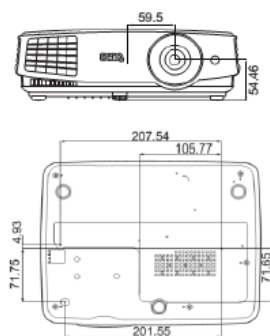

*Lamp life results will vary depending on environmental conditions and usage. Actual product's features and specifications are subject to change without notice.

MS514H Digital Projector

Distance Chart

The screen aspect ratio is 4:3 and the projected picture is in a 4:3 aspect ratio

Screen size				Distance from screen (mm)		
Diagonal		W (mm)	H (mm)	Min length (max. zoom)	Average	Max length (min. zoom)
Inch	mm					
30	762	610	457	1132	1189	1245
40	1016	813	610	1509	1585	1660
50	1270	1016	762	1887	1981	2075
60	1524	1219	914	2264	2377	2491
80	2032	1626	1219	3019	3170	3321
100	2540	2032	1524	3774	3962	4151
120	3048	2438	1829	4528	4755	4981
150	3810	3048	2286	5660	5943	6226
200	5080	4064	3048	7547	7925	8302
250	6350	5080	3810	9434	9906	10377
300	7620	6096	4572	11321	11887	12453

Wall mount/Ceiling mount Chart

Ceiling Mount screw: M4
(Max L = 25 mm; Min L = 20 mm)

Unit: