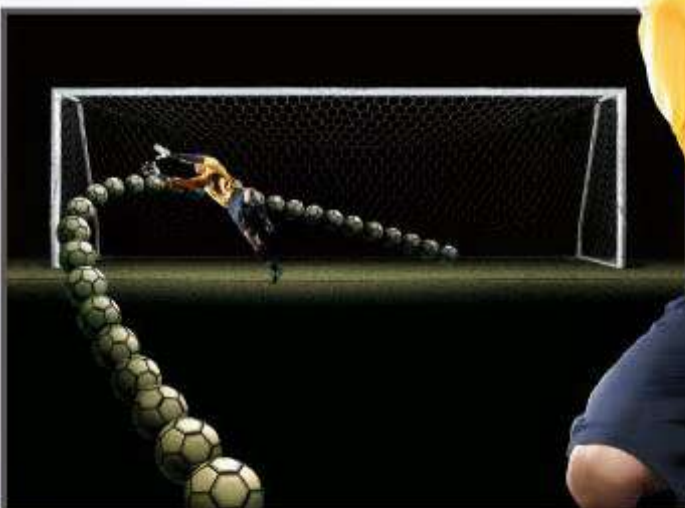

Smoothness Matters

Enjoy Motion Picture Performance at Its Best with the BenQ W1200 Full HD Projector!

Enjoyment Matters