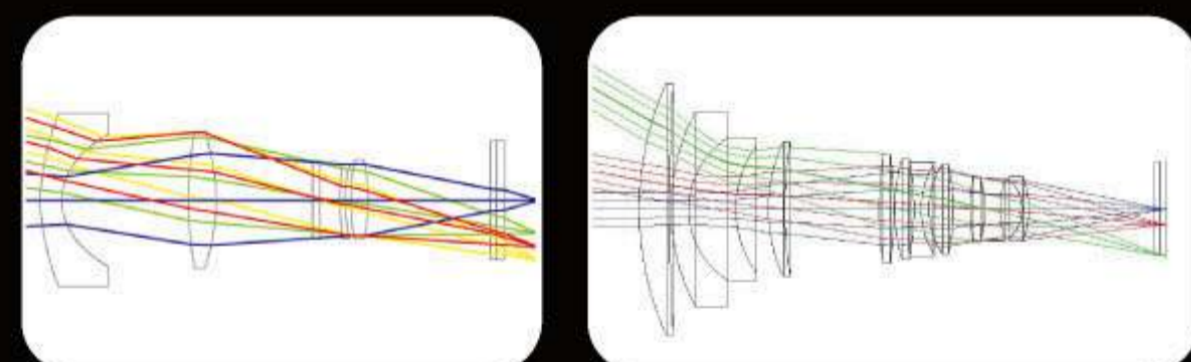

BenQ Full HD Optimized Optical System

Full HD Optimized Optical System

BenQ's Full HD optimized optical system, which is comprised of 12 lens elements, is incorporated to ensure the best clarity and sharpness presentation in every Full HD image.

Normal Optical System