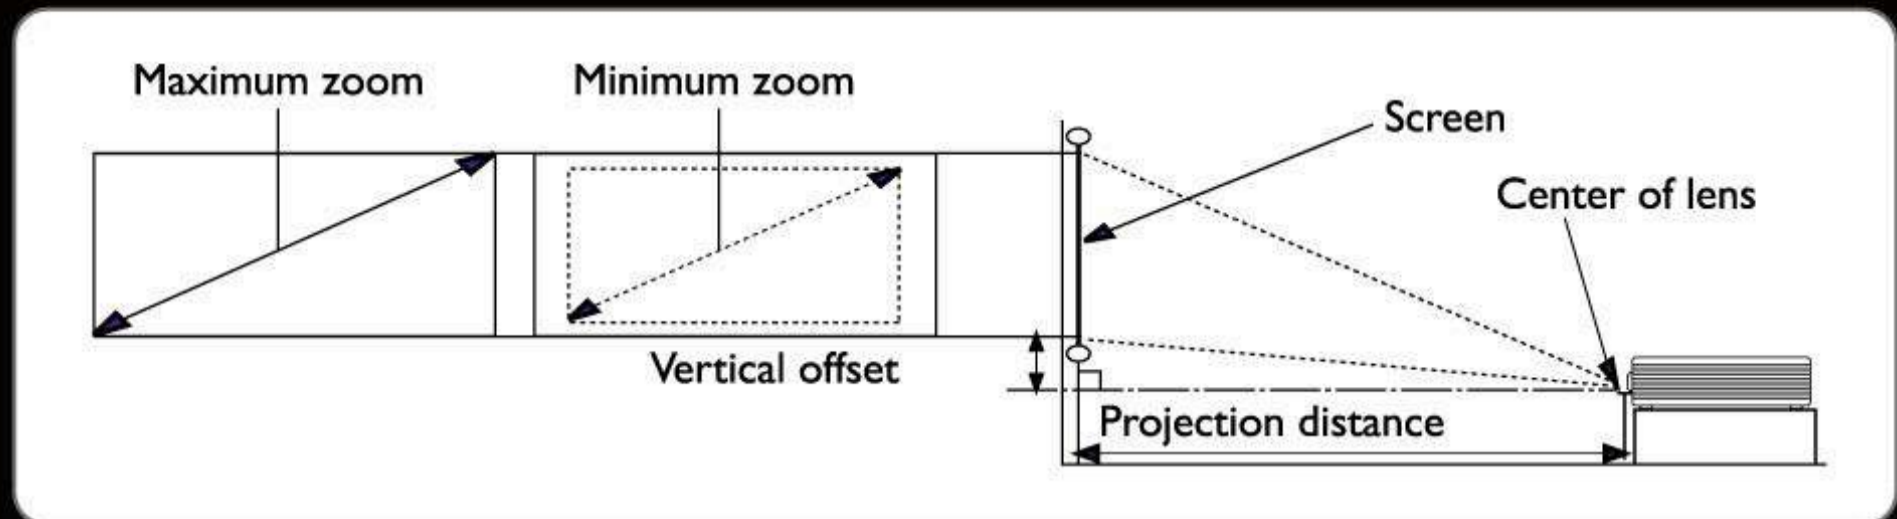

Filter-free Design for Better Airflow

20W SRS WOW HD™ Surround Sound

Enjoy the "WOW" experience of SRS WOW HD – with dual 10W built-in speakers that are built with sound boxes to refine the bass and treble performance! What's more, these speakers are sealed and secured within the projector housing by BenQ's anti-shake design to ensure stable projection quality.

The BenQ W1200 Home Projector

Sizing Up Your Room

Proper projector placement or installation is important. Use the following chart to find out where to place your projector for the best viewing experience.