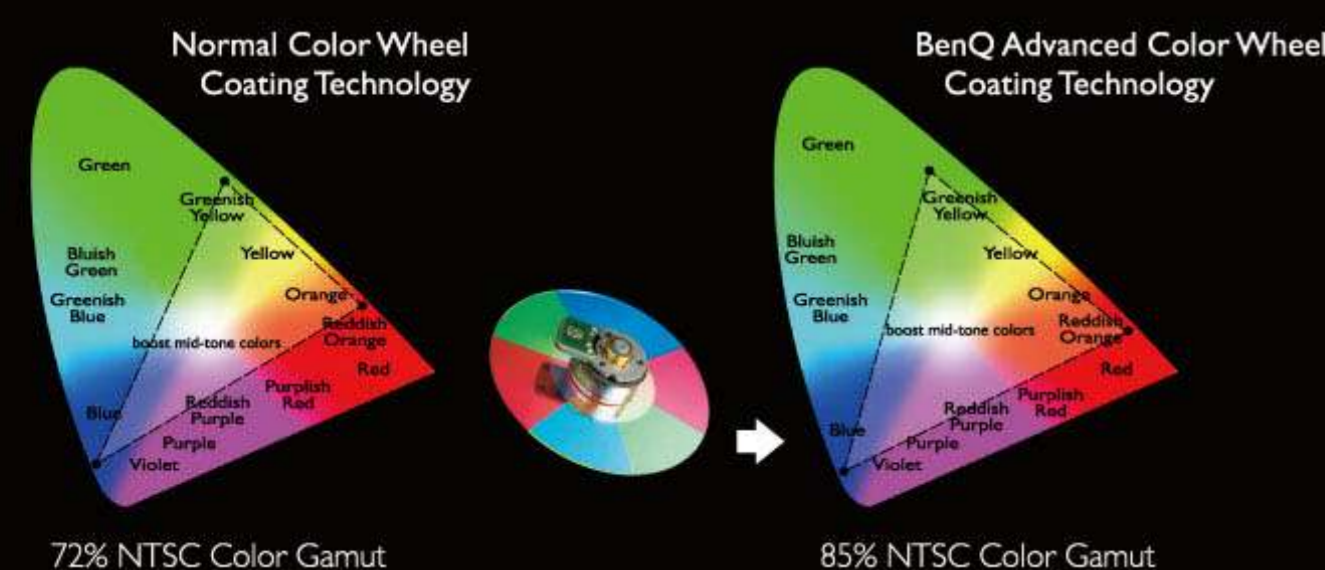

BenQ's Full HD optimized optical system, which is comprised of 12 lens elements, is incorporated to ensure the best clarity and sharpness presentation in every Full HD image.

Normal Optical System

BenQ Full HD Optimized Optical System

Full HD 1080p Resolution

The W1200 comes with the highest resolution HD currently available to open your eyes to the full magnificent details of each image – making every viewing experience more absorbing.

Non-Full HD Low Image Resolution

Full HD 1080p Delicate Image Resolution

Wide NTSC Color Gamut

BenQ's advanced color wheel coating technology expands the NTSC color gamut from the typical 72% to 85% – reproducing better color saturation for your visual enjoyment.

72% NTSC Color Gamut

85% NTSC Color Gamut

Enhanced Brightness and Ultra-High Contrast Ratio

With an 1800 ANSI lumen high brightness and an astounding 5000:1 contrast performance, you'll always get a superbly rendered image projection of high definition TV, movies and sports games.