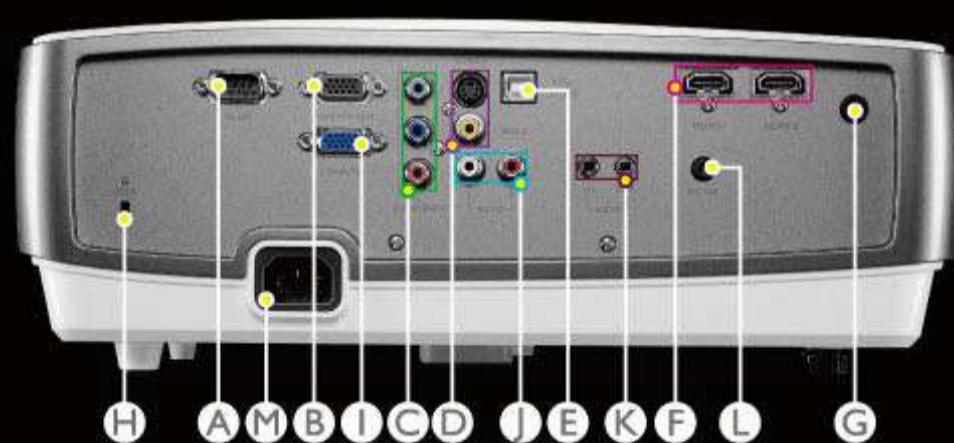

- A RS232
- B Monitor out
- C Component
- D Video / S-video
- E USB type B
- F HDMI
- G IR
- H Security slot
- I Computer in
- J Audio(L / R)
- K Audio in / out
- L DC 12V
- M AC socket

Dealer's Stamp

Enjoyment Matters

Headquarters
16 Jihu Road, Neihu,
Taipei 114, Taiwan
Tel : +886-2-2727-8899
Fax : +886-2-2797-9288

**Asia Pacific
BenQ Asia Pacific Corp.**
12 Jihu Road, Neihu,
Taipei 114, Taiwan
Tel : +886-2-2727-8899
Fax : +886-2-2656-2438

**China
BenQ (IT) Co., Ltd.**
268 Shishan Rd., Suzhou 215011
China
Tel : +86-512-6807-8800
Fax : +86-512-6824-1351

**North America
BenQ America Corp.**
15375 Barranca Parkway,
Suite A-205, Irvine, CA 92618
U.S.A.
Tel : +1-949-255-9500
Fax : +1-949-255-9600

**Europe
BenQ Europe B.V.**
Ekkersrijt 4130,
5692 DC Son,
The Netherlands
Tel : +31-499-750-500
Fax : +31-499-750-599

**Latin and Central America
BenQ Latin America Corp.**
8200 N.W. 33 Street, Suite 301
West Side Plaza III
Miami, FL 33122
U.S.A.
Tel : +1-305-4211200
Fax : +1-305-4211201