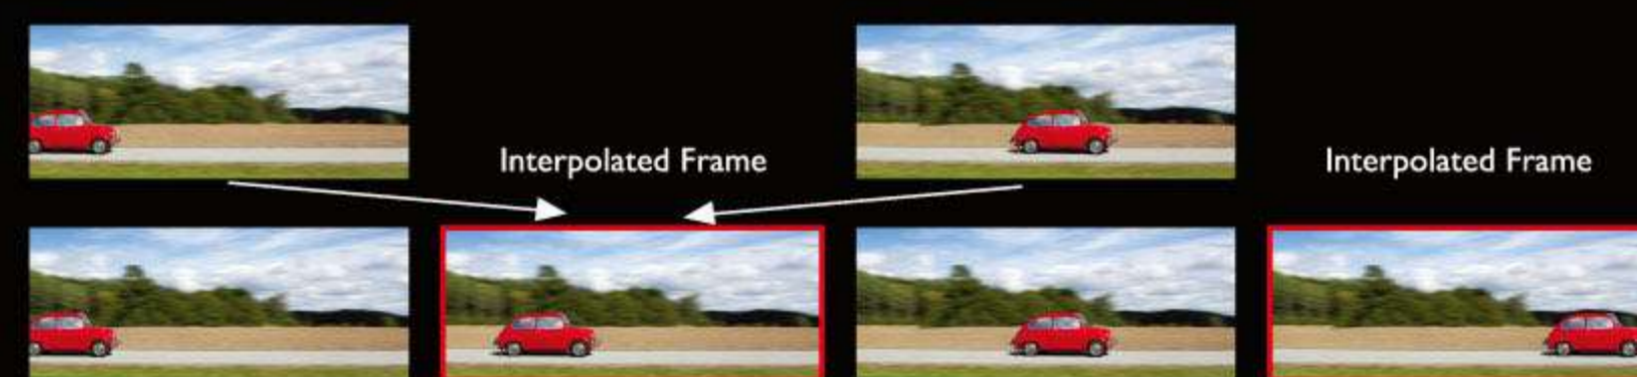

Frame Interpolation

This special mode minimizes the appearance of motion blur and judder to give you an ultra-smooth view of all the actions – particularly in the fast moving scenes of sports games and movies.

The Frame interpolation technology estimates the motion changes from frame to frame and inserts an interpolated frame between existing frames. As a result – smoother motion quality.