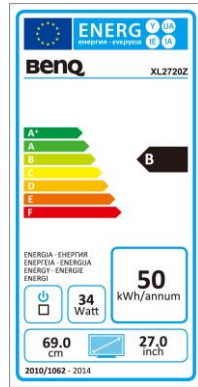

	Model :	XL2720Z
	Art. No. / EAN Code :	9H.LA4LB.RBE / 4 718755 05276 7
<b>Panel</b>	Typ :	68.58 cm / 27" Wide LED TFT 144Hz, TN-Panel
	native resolution :	1920 x 1080 Full-HD - 1080p / 16:9
	Pixel pitch :	0.311 mm
	Picture diagonal / -area (W x H) :	685.8 mm / 597.60 x 336.15 mm
	max. Color :	16.7 Million
	Viewing angle H / V (CR>10) :	170° / 160°
	Contrast (dynamic) :	12 mio:1
	Brightness :	300 cd/m <sup>2</sup>
	Response time :	1 ms (GtG)
<b>Connections</b>	HDMI input :	HDMI (incl. HDCP) x 2
	DVI input :	DVI-DL
	Display Port :	DP 1.2
	15 Pin D-Sub input :	RGB analog
	USB Hub :	up x 1 / down x 3
	Frequency H / V :	15 ~ 140 KHz / 24 ~ 144 Hz
<b>Control</b>	Controls :	5 Sensor touch buttons for OSD
	S Switch :	Menu control, switch to user picture settings
	Functions :	contrast, brightness, sharpness, vertical and horizontal picture, phase, pixelclock, 1 user 3 presettings color temperature, 17 languages, OSD (position, time), input, reset, information
<b>Extra</b>	Picture :	Advanced Motion Accelerator (AMA), Motion Blur Reduction
	Security :	Kensington Lock
	Mounting :	VESA 100 x 100 mm
	Tilt :	-5° / +20° front / back, -45° / +45° left / right
	Hight adjustment / Pivot :	140 mm / yes
	Headphone jack :	yes
<b>Energy</b>	Power supply :	internal
	Voltage for operation :	90 ~ 264 VAC / 47 ~ 63 Hz
	Power consumption (Eco mode) :	27 Watt
	(Sleep mode) :	< 0,5 Watt
<b>Certification</b>	Safety :	CE, TÜV Bauart
	Ergonomic :	TCO 6.0, Energy Star 5.1
	Other :	nVIDIA 3D Vision 2-ready with LightBoost
<b>Environment</b>	Operating :	+ 5 ~ +40°C ; 20 ~ 90% air humidity
	Storage :	-20 ~ +60°C ; 10 ~ 90% air humidity
<b>Characteristic</b>	Weight net :	7.5 kg
	Housing color :	black / red
	Dimension with stand (H x W x D) :	485 x 642 x 269 mm
	Accessories :	Power, VGA-, DVI-DL-, USB- cable, S Switch, Quick guide/User manual-CD, Dust cover, DisplayPilot Software
	Warranty term :	2 years pick-up repair and return