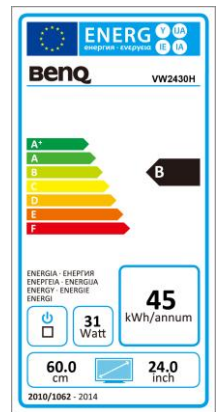

Data sheet

BenQ VW2430H 60.96 cm / 24" LED-Display

- Full-HD – 1080p / 16:9
- LED-Backlight
- VA-Panel viewing angle H/V 178°/178°
- Dynamic Contrast ratio 20 mio.:1
- Response time 4 ms (GtG)

	Model : VW2430H
	Art. No. / EAN Code : 9H.L9PLB.DWE / 471 8755 04087 0
	Typ : 60.96 cm / 24" Wide TFT, VA-Panel
Panel	Resolution : 1920 x 1080 Full-HD - 1080p / 16:9
	Pixel pitch : 0.276 mm
	Picture diagonal / -area (W x H) : 609.6mm / 531 mm x 299 mm
	Max. Colors : 16.7 Mio.
	Viewing angle H/V (CR>10) : 178°/ 178°
	Contrast (static) : 3000:1
	Contrast (dynamic) : 20 mio.:1
	Brightness : 250 cd/m ²
	Response time : 4 ms (GtG)
Connection	HDMI connector : HDMI®
	DVI connector : DVI-D (with HDCP-support)
	15 Pin Sub-D connector : RGB Analog
	Headphone jack : yes
	Frequency H/V : 30 - 83 kHz / 50 - 76 Hz
Control	Controls : On/Off Switch, 5 Sensor-OSD buttons
	Functions : contrast, brightness, sharpness, vertical and horizontal picture, phase, pixelclock, 1 user 3 presettings color temperature, 17 languages, OSD (position, time), input, reset, information
Extra	Picture : Senseye® 3-Technology
	Safety : Kensington Lock
	Mounting : Vesa 100 mm x 100 mm
	Neighbereich : -5° / +20°
Energy	Power supply : internal
	Voltage for operation : 90 ~ 264 VAC / 47 ~ 63 Hz
	Power consumption (Eco Mode) : < 28 W
	(Sleep Mode) : < 0,3 W
Certification	Safety : CE
	Ergonomic : TÜV GS, TCO 6.0
	Environmental : Energy Star 5.1
Environment	Operation : + 5 ~ +40°C ; 20 ~ 90% air humidity
	Storage : -20 ~ +60°C ; 10 ~ 90% air humidity
Characteristic	Weight net: 4,5 kg
	Color : white
	Dimension with stand (H x W x D) : 429 x 568 x 193 mm
	Accessories : Power- , HDMI- cable, Quick guide / user manual-CD
	Warranty term: 3 years on-site exchange