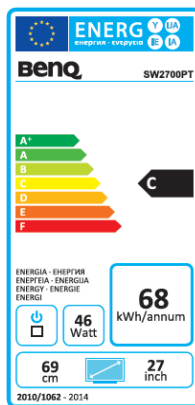

LED

	Model : SW2700PT
	Art. No. / EAN Code : 9H.LDKLB.QBE/ 471 8755 05955 1
	Typ : 68.58 cm / 27" Wide TFT, IPS-Panel Technology
Panel	Native resolution : 2560 x 1440 / 16:9
	Pixel pitch : 0.233 mm
	Picture diagonal / -area (W x H) : 685.8 mm / 596.7 x 335.6 mm
	Max. Colors : 1,07 Mrd.
	Viewing angle H / V (CR \geq 10) : 178°/ 178°
	Contrast (static) : 1000:1
	Contrast (dynamic) : 20 million:1
	Brightness : 350 cd/m ²
	Response time : 5 ms (GtG)
Connection:	DP input : DP 1.2
	HDMI input : HDMI
	DVI input : Dual link DVI-D (incl. HDCP-support)
	USB input : USB 3.0 x 2 (downstream x2 / upstream x1)
	Headphone input : yes
	Frequency H / V : 30-89 KHz / 50-76 Hz
	Card reader : SD/SDHC/SDXC
Control	Controls : On/Off power button, 5 OSD buttons
	Functions : contrast, brightness, sharpness, vertical and horizontal picture, phase, pixel clock, 1 user 3 pre-settings color temperature, 17 languages, OSD (position, time), input, reset, information
Extra	Special modes: Adobe RGB / sRGB / Black & White / Photo
	Pivot : Yes
	Picture : Senseye 3
	Protection : Kensington Lock
	Mounting : VESA 100 x 100 mm
	Height adjust : 130 mm / 90° Pivot
	Swivel : -35°/+35° left/right
	Tilt : -3.5° / +20°
Energy	Power supply : Internal
	Voltage for operation : 90 ~ 264 VAC / 47 ~ 63 Hz
	Power consumption (Base on Energy star) : < 36,7 W
	(Sleep Mode) / (Off Mode) : 0,5 W / 0,3 W
Certification	Safety : CE
	TCO / Energy Star : 6.0 / 6.0
Environment	Operation : + 5 ~ +40°C; 20 ~ 90% air-humidity
	Storage : -20 ~ +60°C; 10 ~ 90% air humidity
Characteristic	Weight net. : 8,3 kg without hood
	Housing color : black
	Dimension with base (H x W x D) : 566.7 x 652.8 x 322.8 mm (max. height)
	Accessories : Power-, DVI-DL-, mDP to DP-, USB-, cable, Quick guide, OSD Controller
	User manual CD, Hood
	Warranty terms : 3 years on-site exchange