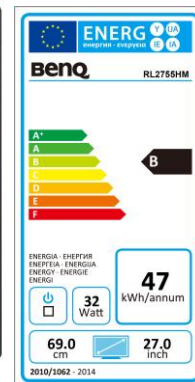

Data sheet

BenQ RL2755HM 68.58 cm/ 27" LED-Display

- 27" RTS Gaming Display
- Full-HD – 1080p/ 16:9
- HDMI x2
- LED-Backlight
- Black eQualizer

	Model : RL2755HM Art. No. / EAN Code : 9H.LD8LB.QBE / 471 8755 05653 6 Typ : 68.58 cm / 27" Wide LED TFT, TN-Panel Native resolution : 1.920 x 1.080 Full-HD – 1.080p/ 16:9 Pixel pitch : 0.311 mm Picture diagonal / -area (W x H) : 685.8 mm / 597.60 x 336.15 mm Max. Colors : 16.7 Million Viewing angle H / V : 170°/ 160° Contrast (static) : 1.000:1 Contrast (dynamic) : 12 mio.:1 Brightness : 300 cd/m ² Response time : 1 ms (GtG)
Panel	
Connection	HDMI Input : HDMI x2 DVI-D Input : DVI-D (with HDCP support) 15 Pin D-Sub Input : RGB Analog Headphone jack / Audio In : yes / yes Frequency H / V : 30~83 kHz / 50~76 Hz
Control	Controls : On/Off - Switch, 5 OSD buttons Functions : contrast, brightness, sharpness, phase, pixeclock, 1 user 3 presetting color temperature, Display Mode, Smart Scrolling, „Black eQualizer“, 17 languages, OSD (position, time), input, factory reset, information
Extra	Picture : Senseye® 3-Technology Speaker : 2W x2 Vesa mounting : 100 x 100 mm Tilt : -5° / +20°
Energy	Power supply : internal Voltage for operation : 90 ~ 264 VAC / 47 ~ 63 Hz Power consumption (Eco mode) : ≤ 23 W (Sleep mode) : < 0,5 W
Certification	Safety : CE Ergonomic : Energy Star 6.0
Environment	Operation : + 5 ~ +40°C ; 20 ~ 90% air humidity Storage : -20 ~ +60°C ; 10 ~ 90% air humidity
Characteristic	Weight net : 5.5 kg Housing color : black / red Dimension with stand / w/o (H x W x D) : 479 x 640 x 214 / 378 x 640 x 59 mm Accessories : Power-, HDMI- and audio- cable, shortguide / user manual-CD Warranty term : 2 years Pickup, Repair and Return