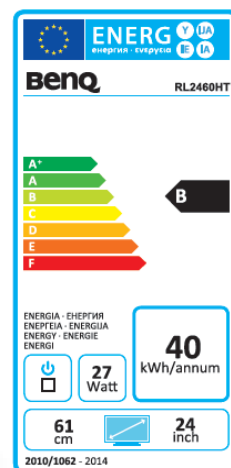

Data sheet

BenQ RL2460HT 60.96 cm/ 24" LED-Display

- 24" RTS Gaming Display
- Full-HD – 1080p/ 16:9
- 2x HDMI in / 1x HDMI out
- LED-Backlight
- Black eQualizer

	Model : RL2460HT Art. No. / EAN Code : 9H.LC6LB.QBE/ 471 8755 05328 3 Type : 60.96 cm / 24" Wide (TN Panel) Native resolution : 1.920 x 1.080 Full-HD – 1.080p/ 16:9 Pixel pitch : 0.276 mm Picture diagonal / -area (W x H) : 609.6 mm / 531.36 x 298.89 mm Max. Colors : 16.7 million Viewing angle H / V : 170°/ 160° Contrast (static) : 1.000:1 Contrast (dynamic) : 12 million.:1 Brightness : 250 cd/m ² Response time : 1 ms (GtG)
Panel	
Connection	HDMI input : 2x HDMI DVI input : DVI-D (with HDCP support) 15 Pin D-Sub input : RGB Analog Headphone input / Audio In : yes / yes
Output	HDMI output : 1x HDMI
Control	Frequency H / V : 30~83 kHz / 50~76 Hz Controls : On/Off – power switch, 5 OSD buttons Functions : contrast, brightness, sharpness, phase, pixel clock, 1 user 3 presetting color temperature, 17 languages, OSD (position, time), input, factory reset, information
Extra	Gaming special Features : Black eQualizer, Smart Scaling, Display Mode und Fighting Mode Picture : Senseye® 3-Technology Speaker : 2 Watt x2 Mounting VESA : 100 mm x 100 mm Tilt : -5° / +15° front/back Swivel : 45° / 45° left/right Height adjustable / Pivot : 110 mm / 90°
Energy	Power supply : internal Voltage for operation : 90 ~ 264 VAC / 47 ~ 63 Hz Power consumption (on mode) : 27 W (sleep mode) : < 0.5 W
Certification	Safety : TÜV GS, CE Ergonomic : ISO 9241-307 Environmental : TCO 5.2, Energy Star 6.0
Environment	Operation : + 5 ~ +40°C ; 20 ~ 90% air humidity Storage : -20 ~ +60°C ; 10 ~ 90% air humidity
Characteristic	Weight net.: 5.2 Kg Housing color : black Dimension with base (H x W x D) : 502 x 579 x 213 mm Accessories : Power-, VGA- and HDMI- cable, Quick guide / user manual-CD Warranty terms : 2 years pickup, repair and return