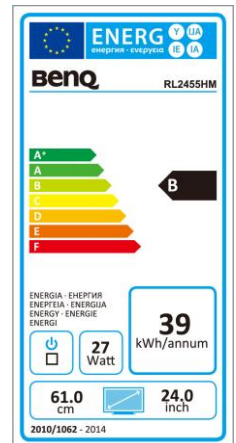

Data sheet

BenQ RL2455HM 60.96 cm/ 24" LED-Display

- 24" RTS Gaming Display
- Full-HD – 1080p/ 16:9
- HDMI x2
- LED-Backlight
- Black eQualizer

	Model : RL2455HM Art. No. / EAN Code : 9H.LA9LB.QBE / 471 8755 04581 3 Typ : 60.96 cm / 24" Wide LED TFT, TN-Panel Native resolution : 1.920 x 1.080 Full-HD – 1.080p/ 16:9 Pixel pitch : 0.276 mm Picture diagonal / -area (W x H) : 609.6 mm / 531.36 x 298.89 mm Max. Colors : 16.7 Million Viewing angle H / V : 170°/ 160° Contrast (static) : 1.000:1 Contrast (dynamic) : 12 mio.:1 Brightness : 250 cd/m ² Response time : 1 ms (GtG)
Panel	
Connection	HDMI Input : HDMI x2 DVI-D Input : DVI-D (with HDCP support) 15 Pin D-Sub Input : RGB Analog Headphone jack / Audio In : yes / yes Frequency H / V : 30~83 kHz / 50~76 Hz
Control	Controls : On/Off - Switch, 5 OSD buttons Functions : contrast, brightness, sharpness, phase, pixeclock, 1 user 3 presetting color temperature, Display Mode, Smart Scrolling, „Black eQualizer“, 17 languages, OSD (position, time), input, factory reset, information
Extra	Picture : Senseye [®] 3-Technology Speaker : 2W x2 Vesa mounting : 100 x 100 mm Tilt : -5° / +15°
Energy	Power supply : internal Voltage for operation : 90 ~ 264 VAC / 47 ~ 63 Hz Power consumption (Eco mode) : ≤ 20 W (Sleep mode) : < 0,5 W
Certification	Safety : TÜV GS, CE Ergonomic : ISO 9241-307 Environmental : TCO 5.2, Energy Star 6.0
Environment	Operation : + 5 ~ +40°C ; 20 ~ 90% air humidity Storage : -20 ~ +60°C ; 10 ~ 90% air humidity
Characteristic	Weight net : 4.1 kg Housing color : black Dimension with stand (H x W x D) : 435 x 579 x 189 mm Accessories : Power-, VGA- and DVI- cable, shortguide / user manual-CD Warranty term : 2 years Pickup, Repair and Return