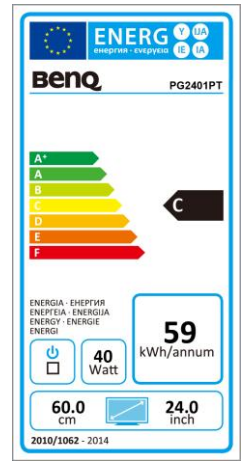

LED

	Model : PG2401PT
	Art. No. / EAN Code : 9H.LA5LB.QBE / 471 8755 04512 7
<b>Panel</b>	Type : 61.21 cm / 24.1" Wide TFT, IPS-Panel
	Resolution : 1920 x 1200 / 16:10
	Pixel Pitch : 0.27 mm
	Picture diagonal / -area (w x h) : 612 mm / 518.4 x 324 mm
	Max. Colors: 1.07 Billion
	Viewing Angle H/V (CR $\geq$ 10) : 178°/ 178°
	Contrast (static) : 1000:1
	Contrast (dynamic) : 20 Million:1
	Brightness : 350 cd/m <sup>2</sup>
	Response Time : 5 ms (GtG)
<b>Connection:</b>	DP Connector : DP, mDP
	HDMI Connector : HDMI
	DVI Connector : Dual link DVI-D (with HDCP-support)
	15 Pin D-Sub Connector : RGB
	USB Connector : USB 3.0 x 3 (downstream x2 / upstream x1)
	Headphone Jack / Hook / Audio Connector : Yes / Yes / No
	Frequency H/V : 30 - 83 kHz / 50 - 76 Hz
	Card reader : SD/SDHC/SDXC
<b>Control</b>	Controls : On/Off hard power switch, 5 sensor OSD buttons
	Functions : contrast, brightness, sharpness, vertical and horizontal picture, phase, pixel clock, 1 user 3 pre-settings color temperature, 17 languages, OSD (position, time), input, reset, information
<b>Extra</b>	Pivot : Yes
	Picture : Senseye@ 3-technology
	Protection : Kensington Lock
	Mounting : Vesa 100 x 100 mm
	Height adjust : 150 mm including 90° Pivot
	Swivel : -45°/+45° left/right
	Tilt : -5° / +20°
<b>Energy</b>	Power Supply : internal
	Voltage for operation : 90 ~ 264 VAC / 47 ~ 63 Hz
	Power consumption (Eco Mode) : 42 W
	(Sleep Mode) : 0.3 W
<b>Certification</b>	Safety : CE
	Color Accuracy : G7 / FOGRA / UGRA
<b>Environment</b>	Operation : + 5 ~ +40°C; 20 ~ 90% air humidity
	Storage : -20 ~ +60°C; 10 ~ 90% air humidity
<b>Characteristic</b>	Weight net : 7 kg
	Housing Color : Black
	Dimension with base / w/o base (H x W x D) : 555.4 x 542.6 x 254 mm / 555.4 x 365.5 x 74.6 mm
	Accessories : Power-, HDMI-, DVI-DL-, VGA-, mDP-, Audio-, USB-cable, Quick guide, Hood, User manual CD + Calibration SW
	Warranty Terms : 3 years on-site exchange