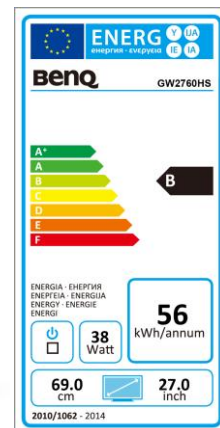

Data sheet

BenQ GW2760HS

68.58 cm / 27" LED-Display

- Slim-Bezel (11.5mm)
- Flicker free LED-Backlight
- VA-Panel viewing angle H/V 178°/178°
- Dynamic contrast ratio 20 mio.:1
- Response time 4 ms (GtG)

VA LED

	Model : GW2760HS
	Art. No. / EAN Code : 9H.L9NLB.QBE / 471 8755 04220 1
	Typ : 68.58 cm / 27" Wide TFT, VA-Panel
Panel	Native resolution : 1920 x 1080 Full-HD - 1080p / 16:9
	Pixel pitch : 0.311 mm
	Picture diagonal / -area (W x H) : 685.8 mm / 597.6 mm x 336.15 mm
	Max. colors : 16.7 Mio.
	Viewing angle H/V (CR>10) : 178°/ 178°
	Contrast (static) : 3000:1
	Contrast (dynamic) : 20 mio.:1
	Brightness : 300 cd/m ²
	Response time : 4 ms (GtG)
Connection	HDMI input : HDMI®
	DVI input : DVI-D (with HDCP-support)
	15 Pin D-Sub input : RGB analog
	Headphone / Audio input : yes / yes
	Frequency H/V : 30 - 83 kHz / 50 - 76 Hz
Control	Controls : On/Off switch, 5 OSD buttons
	Functions : contrast, brightness, sharpness, vertical and horizontal picture, phase, pixelclock, 1 user 3 presettings color temperature, 17 languages, OSD (position, time), input, reset, information
Extra	Picture : Senseye® 3-Technology
	Speaker : 2x 1 Watt
	Safety : Kensington Lock
	Mounting : Vesa 100 mm x 100 mm
	Tilt : -5° / +15°
Energy	Power supply : internal
	Voltage for operation : 90 ~ 264 VAC / 47 ~ 63 Hz
	Power consumption (Eco Mode) : 27 W
	(Sleep mode) : < 0.3 W
Certification	Safety : CE
	Ergonomic : TÜV Bauart, TCO 6.0
	Environmental : Energy Star 5.1
Environment	Operating : + 5 ~ +40°C ; 20 ~ 90% air humidity
	Storage : -20 ~ +60°C ; 10 ~ 90% air humidity
Characteristic	Weight net : 4,5 kg
	Housing color : black glossy
	Dimension with stand / without (H x W x D) : 472 x 623 x 191 mm / 367 x 623 x 51 mm
	Accessories : Power-, HDMI- cable, Quick guide / User manual-CD
	Warranty term : 3 years on-site exchange