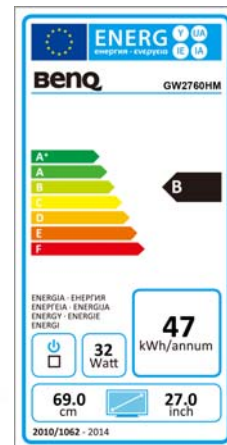

Data sheet

BenQ GW2760HM

68.58 cm / 27" LED-Display

- Full-HD – 1080p / 16:9
- LED-Backlight
- VA-Panel viewing angle H/V 178°/178°
- Dynamic Contrast ratio 20 million:1
- Response time 4 ms (GtG)

	Model : GW2760HM
	Art. No. / EAN Code : 9H.L9LLA.DBE / 471 8755 04062 7
	Typ : 68.58 cm / 27" Wide TFT, VA-Panel
Panel	Resolution : 1920 x 1080 Full-HD - 1080p / 16:9
	Pixel pitch : 0.311 mm
	Picture diagonal / -area (W x H) : 685.8 mm / 597.6 mm x 336.15 mm
	Max. Colors : 16.7 million
	Viewing angle H/V (CR>10) : 178°/ 178°
	Contrast (static) : 3000:1
	Contrast (dynamic) : 20 million:1
	Brightness : 300 cd/m ²
	Response time : 4 ms (GtG)
Connection	HDMI connector : HDMI®
	DVI connector : DVI-D (with HDCP-support)
	15 Pin Sub-D connector : RGB
	Headphone jack / Audio connector : yes / yes
	Frequency H/V : 30 - 83 kHz / 50 - 76 Hz
Control	Controls : On/Off Switch, 4 OSD buttons, Auto button
	Functions : contrast, brightness, sharpness, vertical and horizontal picture, phase, pixelclock, 1 user 3 presettings color temperature, 17 languages, OSD (position, time), input, reset, information
Extra	Picture: Senseye® 3-technology
	Speaker: 2x 1 Watt
	Protection : Kensington Lock
	Mounting : Vesa 100 mm x 100 mm
	Tilt : -5° / +20°
Energy	Power supply : internal
	Voltage for operation: 90 ~ 264 VAC / 47 ~ 63 Hz
	Power consumption (Eco Mode) : 28 W
	(Sleep Mode) : < 0,3 W
Certification	Safety : CE
	Ergonomic : TÜV Bauart, TCO 6.0
	Environmental : Energy Star 5.1
Environment	Operation : + 5 ~ +40°C ; 20 ~ 90% air humidity
	Storage : -20 ~ +60°C ; 10 ~ 90% air humidity
Characteristic	Weight net : 5.5 kg
	Color : Black glossy
	Dimension with stand (H x W x D) : 489 mm x 655 mm x 181 mm
	Accessories : Power-, HDMI-cable, User manual-CD
	Warranty term : 3 years on-site exchange