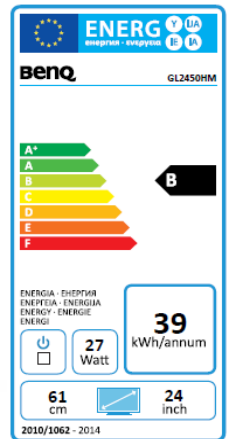

Data sheet

BenQ GL2450HM

60.96 cm / 24" LED-Display

- Full-HD – 1080p/ 16:9
- LED-Backlight
- Dynamic contrast ratio 12 mio.:1
- Response time 2 ms (GtG)

LED

	Model : GL2450HM
	Art. No. / EAN code : 9H.L7CLB.QBE / 471 8755 03182 3
Panel	Typ : 60.96 cm / 24" Wide
	Resolution : 1920 x 1080 Full-HD - 1080p / 16:9
	Pixel pitch : 0.276 mm
	Picture diagonal / -area (W x H) : 609.65 mm / 531.36 x 298.89 mm
	Max. Colors : 16.7 Mio.
	Viewing angle H/V (CR>10) : 170° / 160°
	Contrast (static) : 1000:1
	Contrast (dynamic) : 12 mio.:1
	Brightness : 250 cd/m ²
	Response time : 2 ms (GtG)
Connection	HDMI input : HDMI™
	DVI-D input : DVI-D (with HDCP support)
	15 Pin D-Sub input : RGB Analog
	Frequency H/V : 30 ~ 83 kHz / 50 ~ 76 Hz
Control	Controls : On/Off Switch, 4 OSD buttons, Auto button
	Functions : contrast, brightness, sharpness, vertical and horizontal picture, phase, pixelclock, 1 user 3 presettings color temperature, 17 languages, OSD (position, time), input, reset, information
Extra	Picture : Senseye@3-Technology
	Speaker : 2 x 2 Watt
	Safety : Kensington Lock
	Mounting : VESA 100 x 100 mm
	Tilt : -5° / +15°
Energy	Power supply : internal
	Voltage for operation : 90 ~ 264 VAC / 47 ~ 63 Hz
	Power consumption (Eco Mode) : ≤ 22 W
	(Sleep Mode) : < 0,3 W
Certification	Safety : CE
	Ergonomic : TÜV Bauart, TCO 5.2
	Environmental : Energy Star 5.1
	Pixelfault- /Reflection class : II / I
Environment	Operating : + 5 ~ +40°C ; 20 ~ 90% air humidity
	Storage : -20 ~ +60°C ; 10 ~ 90% air humidity
Characteristic	Weight net : 4.1
	Housing color : black glossy
	Dimension with /w/o Stand (H x W x D) : 437 x 579 x 179 / 351 x 579 x 63 mm
	Accessories : Power-, VGA- cable, Quick guide/User manual-CD
	Warranty term : 2 years Pickup, Repair and Return