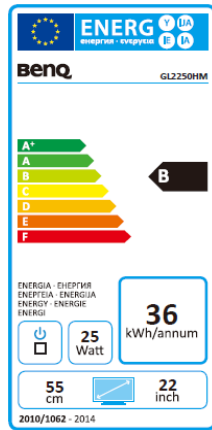

Data sheet

BenQ GL2250HM 54.61 cm / 21.5" LED-Display

- Full-HD – 1080p/ 16:9
- LED-Backlight
- Dynamic contrast 12 million:1
- Response time 5 ms

Panel	Model : GL2250HM Art. No. / EAN Code : 9H.L6XLA.DBE / 471 8755 03179 3 Typ : 54.61 cm / 21.5" Wide TFT, TN Native resolution : 1920 x 1080 Full-HD - 1080p/ 16:9 Pixel pitch : 0.248 mm Picture diagonale / -area (W x H) : 476.64 mm x 268.11 mm Max. Color : 16.7 million Viewing angle H / V (CR>10) : 170°/ 160° Contrast (dynamic) : 12 million:1 Brightness : 250 cd/m ² Response time : 5 ms
Connections	DVI input : DVI-D (incl. HDCP-Support) HDMI input : HDMI 15 Pin D-Sub input : RGB analog Frequency H / V : 30 ~ 83 kHz / 50 ~ 76 Hz
Control	Controls : On/Off switch, 4 OSD buttons, Auto button Functions : contrast, brightness, sharpness, vertical and horizontal picture, phase, pixel clock, 1 user 3 pre-settings color temperature, 17 languages, OSD (position, time), input, reset, information
Extra	Picture : Senseye® 3-Technology Speaker : 2 x 1 Watt Headphone jack : yes Security : Kensington Lock Mounting : Vesa 100 mm x 100 mm Tilt : -5° / +20°
Energy	Power supply : internal Voltage for operation : 90 ~ 264 VAC / 47 ~ 63 Hz Power consumption (Eco Mode) : < 17 W (Sleep Mode) : < 0.3 W
Certification	Safety : CE Ergonomic : TÜV Bauart, TCO 6.0 Environmental : Energy Star 5.1
Environment	Operating : + 5 ~ +40°C ; 20 ~ 90% air humidity Storage : -20 ~ +60°C ; 10 ~ 90% air humidity
Characteristic	Weight net. : 3.7 kg Housing color : black glossy Dimension with stand (H x W x D) : 399 x 524 x 173 mm Accessories : Power-, VGA- cable, Shortguide / Manual-CD Warranty term : 2 years pick up repair and return