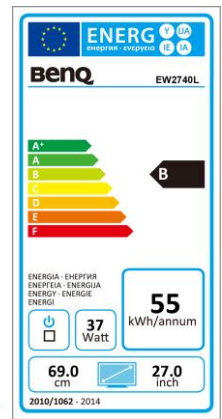

Data sheet

BenQ EW2740L

68.58 cm / 27" VA LED Display

- Slim Bezel
- 2x HDMI with 1x incl. MHL
- Flicker-free LED-Backlight
- VA Panel Viewing Angle H/V 178°/178°
- Static Contrast Ratio 3000:1

VA LED

Panel	Model : EW2740L Art. No. / EAN Code : 9H.LAFLB.QBE / 471 8755 04687 2 Typ : 68.58 cm / 27" Wide TFT, VA-Panel Native resolution : 1920 x 1080 / 16:9 Pixel pitch : 0.311 mm Picture diagonal / -area (W x H) : 685.8 mm / 597.6 x 336 mm Max. Colors : 16.7 Mio. Viewing angle H/V (CR>=10) : 178°/ 178° Contrast (static) : 3000:1 Contrast (dynamic) : 20 Mio.:1 Brightness : 300 cd/m ² Response time : 4 ms (GtG)
Connection:	HDMI input : 2x HDMI with 1x incl. MHL 15 Pin D-Sub input : RGB analog Frequency H/V : 30 - 83 kHz / 50 - 76 Hz
Control	Controls : On/Off power switch, 5 sensor OSD buttons Functions : contrast, brightness, sharpness, vertical and horizontal picture, phase, pixel clock, 1 user 3 pre-settings color temperature, 17 languages, OSD (position, time), input, reset, information
Extra	Picture : Senseye® 3-Technology Speaker : 2 Watt x 2 Protection : Kensington Lock Tilt : -5° / +20°
Energy	Power supply : external Voltage for operation : 90 ~ 264 VAC / 47 ~ 63 Hz Power consumption (Eco Mode) : 23 Watt (Sleep Mode) : 0.5 W
Certification	Safety : TÜV Bauart, CE Ergonomic : TCO 6.0 Environmental : Energy Star 6.0
Environment	Operation : + 5 ~ +40°C; 20 ~ 90% air-humidity Storage : -20 ~ +60°C; 10 ~ 90% air-humidity
Characteristic	Weight net. : 4.2 kg Housing color : black Dimension with stand (H x W x D) : 451 x 623 x 191 mm Accessories : Power-, VGA-, MHL-cable, Quick guide, User manual CD Warranty term : 3 years on site exchange