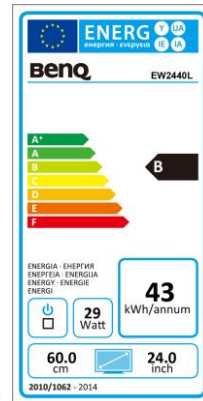

Data sheet

BenQ EW2440L

60.96 cm / 24" VA LED Display

- Zero Bezel
- 2x HDMI with 1x incl. MHL
- Flicker-free LED-Backlight
- VA Panel Viewing Angle H/V 178°/178°
- Static Contrast Ratio 3000:1

	Model : EW2740L
	Art. No. / EAN Code : 9H.LAGLB.QBE / 471 8755 04693 3
	Typ : 60.96 cm / 24" Wide TFT, VA-Panel
Panel	Native resolution : 1920 x 1080 / 16:9
	Pixel pitch : 0.276 mm
	Picture diagonal / -area (W x H) : 609.6 mm / 531.36 x 298.89 mm
	Max. Colors : 16.7 Mio.
	Viewing angle H/V (CR>=10) : 178°/ 178°
	Contrast (static) : 3000:1
	Contrast (dynamic) : 20 Mio.:1
	Brightness : 250 cd/m ²
	Response time : 4 ms (GtG)
Connection:	HDMI input : 2x HDMI with 1x incl. MHL
	15 Pin D-Sub input : RGB analog
	Frequency H/V : 30 - 83 kHz / 50 - 76 Hz
Control	Controls : On/Off power switch, 5 sensor OSD buttons
	Functions : contrast, brightness, sharpness, vertical and horizontal picture, phase, pixel clock, 1 user 3 pre-settings color temperature, 17 languages, OSD (position, time), input, reset, information
Extra	Picture : Senseye® 3-Technology
	Speaker : 2 Watt x 2
	Protection : Kensington Lock
	Tilt : -5° / +20°
Energy	Power supply : external
	Voltage for operation : 90 ~ 264 VAC / 47 ~ 63 Hz
	Power consumption (Eco Mode) : < 23 Watt
	(Sleep Mode) : < 0.5 W
Certification	Safety : TÜV Bauart, CE
	Ergonomic : TCO 6.0
	Environmental : Energy Star 6.0
Environment	Operation : + 5 ~ +40°C; 20 ~ 90% air-humidity
	Storage : -20 ~ +60°C; 10 ~ 90% air-humidity
Characteristic	Weight net. : 3.74 kg
	Housing color : black
	Dimension with stand (H x W x D) : 422 x 545.7 x 191 mm
	Accessories : Power-, VGA-, MHL-cable, Quick guide, User manual CD
	Warranty term : 3 years on site exchange