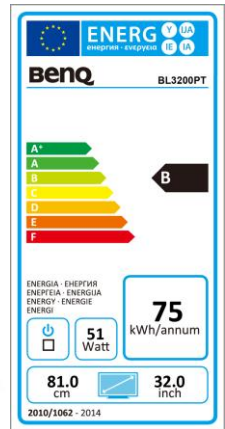

## BenQ BL3200PT

81.28 cm / 32" VA LED Display

- WQHD – 2560 x 1440 / 16:9
- LED-Backlight
- VA Panel viewing angle H/V 178°/178°
- Static Contrast 3000:1
- Hight adjustment 150 mm + Pivot

	Model : BL3200PT
	Art. No. / EAN Code : 9H.LC3LB.QBE / 471 8755 05132 6
	Typ : 81.28 cm / 32" Wide TFT, VA-Panel
<b>Panel</b>	Native resolution : 2560 x 1440 WQHD / 16:9
	Pixel pitch : 0.276 mm
	Picture diagonale / -area (W x H) : 708.4 mm x 398.5 mm
	Max. Colors : 1.07 Mrd.
	Viewing angle H / V (CR>=10) : 178°/ 178°
	Contrast (static) : 3000:1
	Contrast (dynamic) : 20 Million:1
	Brightness : 300 cd/m <sup>2</sup>
	Response time : 4 ms (GtG)
<b>Connections:</b>	DP input : DP
	HDMI input : HDMI
	DVI-D input : Dual link DVI-D (incl. HDCP-support)
	15 Pin D-Sub input : RGB analog
	USB input : USB 2.0 x 2 / 3.0 x 2 (downstream x4 / upstream x1)
	SD card reader : yes (SD / SDHC / SDXC)
	Headphone jack / -hock / Audio in : yes / yes / yes
	Frequncy H/V : 30 - 83 kHz / 50 - 76 Hz
<b>Control</b>	Controls : On/Off hard power switch, 5 sensor touch buttons, OSD Controller
	Functions : contrast, brightness, sharpness, vertical and horizontal picture, phase, pixelclock, 1 user 11 presettings color temperature, 17 languages, OSD (position, time), input, reset, information
<b>Extra</b>	Pivot : Auto pivot
	Picture : sRGB / CAD / CAM / Animation / Presentation / Standard / Low Blue Light / Movie / Photo / Eco / M-Book/ User-Mode
	Speaker : 5 W x 2
	Security : Kensington Lock
	Mounting : VESA 100 x 100 mm
	Hight adjustment range / Pivot : 150 mm / 90° Pivot
	Swivel : -45°/+45° left/right
	Tilt : -5° / +20°
	Sensor : Eye Protect Sensor, Eco Sensor
<b>Energy</b>	Power supply : internal
	Voltage for operation : 90 ~ 264 VAC / 47 ~ 63 Hz
	Power consumption (Eco Mode) : 97 W
	(Sleep Mode) : 0.5 W
<b>Certification</b>	Safety : TÜV GS, EN60950, CE
	Ergonomic : TÜV Ergo, ISO9241-307, TCO 6.0
<b>Environmental</b>	Environment : Energy Star 6.0, EPEAT Silver
	Operating : + 5 ~ +40°C ; 20 ~ 90% air humidity
	Storage : -20 ~ +60°C ; 10 ~ 90% air humidity
<b>Characteristic</b>	Weight net. : 13 kg
	Housing color : black
	Dimension with stand / w/o stand (H x W x D) : 490 x 740 x 213 mm / 436 x 740 x 66 mm
	Accessories : Power-, HDMI-, DVI-DL-, VGA-, DP-, Audio-, USB- cable, Shortguide, DisplayPilot / Manual CD
	Warranty term: 3 years on-site exchange