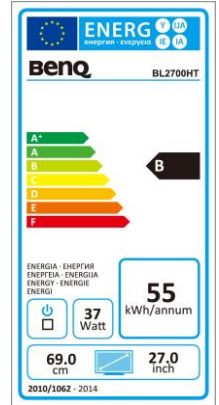

## BenQ BL2700HT

68.58 cm / 27" VA LED Display

- Full HD – 1920 x 1080 / 16:9
- Slim Bezel
- VA Panel Viewing Angle H/V 178°/178°
- Height Adjustment 120 mm + Pivot

	Model : BL2700HT
	Art. No. / EAN Code : 9H.LCSLB.QBE / 471 8755 05385 6
	Typ : 68.58 cm / 27" Wide TFT, AMVA+ (SNB) Technology
<b>Panel</b>	Native resolution : 1920 x 1080 Full-HD / 16:9
	Pixel pitch : 0.311 mm
	Picture diagonal / -area (W x H) : 685.8 mm / 596.7 x 335.15 mm
	Max. Colors : 16.7 Mio.
	Viewing angle H/V (CR>=10) : 178°/ 178°
	Contrast (static) : 3000:1
	Contrast (dynamic) : 20 Million:1
	Brightness : 300 cd/m <sup>2</sup>
	Response time : 4 ms (GtG)
<b>Connection</b>	HDMI input : HDMI
	DVI-D input : DVI-D (incl. HDCP-support)
	15 Pin D-Sub input : RGB analog
	Headphone jack / Audio in : yes / yes
	Frequency H/V : 30 - 83 kHz / 50 - 76 Hz
<b>Control</b>	Controls : On/Off Button, 5 OSD buttons
	Functions : contrast, brightness, sharpness, vertical and horizontal picture, phase, pixel clock, 1 user 3 pre-settings color temperature, 17 languages, OSD (position, time), input, reset, information
<b>Extra</b>	Pivot : Auto Pivot
	Picture : Senseye® 3-Technology
	Speaker : 1 Watt x 2
	Protection : Kensington Lock
	Mounting : VESA 100 x 100 mm
	Height adjustment : 120 mm inkl. 90° Pivot
	Swivel : -360°/+360° left / right
	Tilt : -6° / +16°
<b>Energy</b>	Power supply : internal
	Voltage for operation : 90 ~ 264 VAC / 47 ~ 63 Hz
	Power consumption (base on Energy star) : 27 W
	(Sleep Mode) : 0.3 W
<b>Certification</b>	Safety : TÜV GS, EN60950, CE
	Ergonomic : TÜV Ergo, ISO9241-307, TCO 6.0
	Environmental : Energy Star 6.0
<b>Environment</b>	Operation : + 5 ~ +40°C; 20 ~ 90% air humidity
	Storage : -20 ~ +60°C; 10 ~ 90% air humidity
<b>Characteristic</b>	Weight net. : 6.3 kg
	Housing color : black
	Dimension with stand max. / min.(H x W x D) : 519 x 623 x 230 mm / 399 x 623 x 230 mm
	Accessories : Power-, VGA- cable, Quick guide, user manual CD, DisplayPilot Software
	Warranty term : 3 years on site exchange