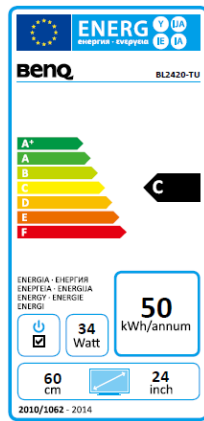

Data sheet

BenQ BL2420U

59.94 cm / 23.6" LED Display

- 4K UHD – 3840 x 2160 / 16:9
- LED-Backlight
- Viewing Angle H/V 178°/178°
- Static Contrast Ratio 1000:1
- Height Adjustment 140 mm + Pivot

	Model : BL2420U
	Art. No. / EAN Code : 9H.LD6LA.TBE / 471 8755 05651 2
Panel	Type : 59.94 cm / 23.6" Wide TFT, IPS Technology
	Resolution : 3840 x 2160 4K UHD / 16:9
	Pixel Pitch : 0.136 mm
	Picture diagonal / -area (w x h) : 599.4 mm / 521.28 x 293.22 mm
	Max. Colors : 16.7 million
	Viewing Angle H/V (CR>=10) : 178°/ 178°
	Contrast (static) : 1000:1
	Contrast (dynamic) : 20 million.:1
	Brightness : 300 cd/m ²
	Response Time : 7 ms (GtG)
Connection:	DP Connector : DP
	HDMI Connector : HDMI (1x HDMI 2.0, 1x HDMI 1.4)
	DVI Connector : Dual link DVI-D (with HDCP-support)
	USB Connector : USB 3.0 x 2 (downstream x2 / upstream x1)
	Headphone Jack / Hook / Audio Connector : Yes / Yes / Yes
	Frequency H/V : 30 - 83 kHz / 50 - 76 Hz
Control	Controls : On/Off hard power switch, 5 sensor OSD buttons
	Functions : contrast, brightness, sharpness, vertical and horizontal picture, phase, pixel clock, 1 user 3 pre-settings color temperature, 17 languages, OSD (position, time), input, reset, information
Extra	Special : CAD/CAM Mode, Animation Mode, Low Blue Light, Flicker Free
	Pivot : Auto Pivot
	Picture : Senseye@ 3-technology
	Speaker : 1 Watt x 2
	Protection : Kensington Lock
	Mounting : Vesa 100 x 100 mm
	Height adjust : 140 mm including 90° Pivot
	Swivel : -45°/+45° left/right
	Tilt : -5° / +20°
	Sensor : Eye Protect Sensor, Eco Sensor
Energy	Power Supply : internal
	Voltage for operation : 90 ~ 264 VAC / 47 ~ 63 Hz
	Power consumption (base on energy star) : 26 W
	(Sleep Mode) : 0.5 W
Certification	Safety : TÜV GS, EN60950, CE
	Ergonomic : TÜV Ergo, ISO9241-307, TCO 6.0
Environment	Environmental : Energy Star 6.0
	Operation : + 5 ~ +40°C; 20 ~ 90% air humidity
	Storage : -20 ~ +60°C; 10 ~ 90% air humidity
Characteristic	Weight net : 7.0 kg
	Housing Color : Black
	Dimension with base max./w/o base (HxWxD) : 524,9 x 563,2 x 239,5 mm / 338,7 x 563,2 x 71,5 mm
	Accessories : Power-, HDMI-, DVI-DL-, DP-, Audio-, USB-cable, Quick guide, User manual CD, DisplayPilot Software
	Warranty Terms : 3 years on-site exchange