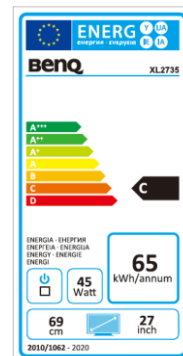

Data sheet

BenQ ZOWIE XL2735

New eSports Display
WQHD 16:9 with LED Backlight

- 68.58 cm / 27" Display
- Dynamic Accuracy Technology
- Response time 1 ms (GtG)
- Dynamic Contrast 12 Million:1
- WQHD – 2560 x 1440 / 16:9 / 144 Hz

	Model :	XL2735
	Art. No. / EAN Code :	9H.LFHLB.QBE / 471 8755 06638 2
Panel	Typ :	68.58 cm / 27" Wide LED TFT, TN
	Native resolution :	2560 x 1440 WQHD / 16:9
	Picture diagonal / -area (W x H) :	685.8 mm / 597.60 x 336.15 mm
	max. Colors :	16.7 Mio.
	Viewing angle H / V (CR>10) :	170° / 160°
	Contrast (dynamic) :	12 Mio:1
	Brightness :	250 cd/m ²
	Response time :	1 ms (GtG)
Connection	HDMI input :	HDMI x 2 (2.0 x1 / 1.4 x1)
	DVI input :	DVI-DL
	Display Port input :	DP 1.2
	USB Hub :	Up x 1 / Down x 2
	Microphone Jack :	Yes
	Frequency H / V :	33 ~ 222 KHz / 40 ~ 144 Hz
Control	Controls :	On/Off button, 5 OSD buttons
	S Switch Arc :	Menu control, switch to user picture settings
	Functions :	contrast, brightness, sharpness, vertical and horizontal picture, phase, pixelclock, 1 user 3 presets color temperature, 17 languages, OSD (position, time), input, reset, information
	Special :	Auto Game Mode, Color Vibrance, Game Mode to Go
Extra	Protection :	Kensington Lock
	Mounting :	VESA 100 x 100 mm
	Tilt :	-5° / +20°
	Swivel :	-45° / +45° left / right
	Height adjustment :	140 mm
	Pivot :	yes / 90°
Energy	Power supply :	internal
	Voltage for operation :	90 ~ 264 VAC / 47 ~ 63 Hz
	Power consumption (Eco Mode) :	30 W
	(Sleep Mode) :	< 0.5 W
Certification	Safety :	CE,
Environment	Operation :	+ 5 ~ +40°C ; 20 ~ 90% air-humidity
	Storage :	-20 ~ +60°C ; 10 ~ 90% air-humidity
Characteristic	Weight net. :	8.3 kg
	Housing color :	grey / red
	Dimension with stand (H x W x D) :	558,8 x 632,5 x 226 mm
	Accessories :	Power-, DP-, USB- cable, S Switch Arc, Quick guide / Manual-CD, Dust cover, focus hood
	Warranty term :	2 years pick-up, repair and return