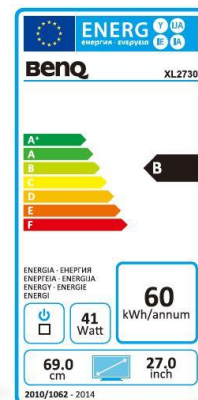

	Model :	XL2730
	Art. No. / EAN Code :	9H.LEVLB.QBE / 471 8755 06545 3
	Typ :	68.58 cm / 27" Wide LED TFT, TN
<b>Panel</b>	Native resolution :	2560 x 1440 WQHD / 16:9
	Pixel pitch :	0.233 mm
	Picture diagonal / -area (W x H) :	685.8 mm / 597.60 x 336.15 mm
	max. Colors :	16.7 Mio.
	Viewing angle H / V (CR>10) :	170° / 160°
	Contrast (dynamic) :	12 Mio:1
	Brightness :	350 cd/m <sup>2</sup>
	Response time :	1 ms (GtG)
<b>Connection</b>	HDMI input :	HDMI (incl. HDCP) x 2
	DVI input :	DVI-DL
	Display Port input :	DP 1.2
	15 Pin Sub-D input :	RGB analog
	USB Hub :	Up x 1 / Down x 2
	Frequency H / V :	15 ~ 140 KHz / 24 ~ 144 Hz
<b>Control</b>	Controls :	On/Off button, 5 OSD buttons
	S Switch Arc :	Menu control, switch to user picture settings
	Functions :	contrast, brightness, sharpness, vertical and horizontal picture, phase, pixelclock, 1 user 3 presets color temperature, 17 languages, OSD (position, time), input, reset, information
<b>Extra</b>	Special :	Auto Game Mode, Color Vibrance, Game Mode to Go
	Picture :	Advanced Motion Accelerator (AMA), Motion Blur Reduction
	Protection :	Kensington Lock
	Mounting :	VESA 100 x 100 mm
	Tilt / Swivel :	-5° / +20° vorne / hinten, -45° / +45° links / rechts
	Height adjustment :	140 mm
	Pivot :	yes / 90°
	Audio :	Headphone jack
	Microfon in / out :	yes / yes
<b>Energy</b>	Power supply :	internal
	Voltage for operation :	90 ~ 264 VAC / 47 ~ 63 Hz
	Power consumption (Eco Mode) :	≤ 23 W
	(Sleep Mode) :	< 0.5 W
<b>Certification</b>	Safety :	CE, TÜV Bauart
	Ergonomic :	TCO 6.0, Energy Star 6.0
<b>Environment</b>	Operation :	+ 5 ~ +40°C ; 20 ~ 90% air-humidity
	Storage :	-20 ~ +60°C ; 10 ~ 90% air-humidity
<b>Characteristic</b>	Weight net. :	7.5 kg
	Housing color :	grey / red
	Dimension with stand (H x W x D) :	485 x 642 x 269 mm
	Accessories :	Power-, DVI-DL-, DP-, USB- cable, S Switch Arc, Quick guide / Manual-CD, DisplayPilot Software
	Warranty term :	2 years pick-up, repair and return