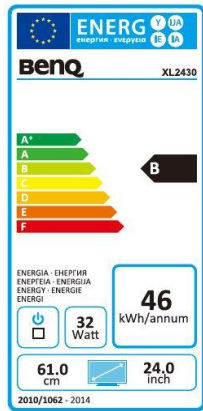

	Model : XL2430
	Art. No. / EAN Code : 9H.LF1LB.QBE / 471 8755 06480 7
	Typ : 60.96 cm / 24" Wide TFT, TN
<b>Panel</b>	Native resolution : 1920 x 1080 Full-HD - 1080p / 16:9
	Pixel pitch : 0.276 mm
	Picture diagonale / -area (W x H) : 609.6 mm / 531.36 mm x 298.89 mm
	max. Color : 16.7 Mio.
	Viewing angle H / V (CR>10) : 170° / 160°
	Contrast (dynamic) : 12 million:1
	Brightness : 350 cd/m <sup>2</sup>
	Response time : 1 ms (GtG)
<b>Connections</b>	HDMI input : HDMI (incl. HDCP) x 2
	DVI-D input : DVI-DL
	Display Port input : DP 1.2
	15 Pin D-Sub input : RGB analog
	USB Hub : Up x 1 / Down x 2
	Frequency H / V : 15 ~ 140 kHz / 24 ~ 144 Hz
<b>Control</b>	Controls : On/Off switch, 5 OSD buttons
	S Switch Arc : Menu control, switch to user picture settings
	Functions : contrast, brightness, sharpness, vertical and horizontal picture, phase, pixel clock, 1 user 3 pre-settings color temperature, 17 languages, OSD (position, time), input, reset, information
<b>Extra</b>	Special : Auto Game Mode, Color Vibrance, Game Mode to Go
	Picture : Advanced Motion Accelerator (AMA), Motion Blur Reduction
	Security : Kensington Lock
	Mounting : VESA 100 x 100 mm
	Tilt / Swivel : -5° / +20° front / back, -45° / +45° left / right
	Height adjust range : 140 mm
	Pivot : Yes / 90°
	Audio : Headphone jack
	Microfon in / out : yes / yes
<b>Energy</b>	Power supply : internal
	Voltage for operation : 90 ~ 264 VAC / 47 ~ 63 Hz
	Power consumption (Eco Mode) : ≤ 24 W
	(Sleep mode) : < 0.5 W
<b>Certification</b>	Safety : CE, TÜV Bauart
	Ergonomic : TCO 6.0, Energy Star 6.0
<b>Environment</b>	Operation : + 5 ~ +40°C ; 20 ~ 90% air humidity
	Storage : -20 ~ +60°C ; 10 ~ 90% air humidity
<b>Characteristic</b>	Weight net : 7.0 kg
	Housing color : grey
	Dimension with Stand (H x W x D) : 520 x 568 x 199 mm
	Accessories : Power-, DVI-DL-, DP-, USB- cable, S Switch Arc, Quick guide / manual-CD, Dust cover, DisplayPilot Software
	Warranty term : 2 years Pick-up, Repair and Return