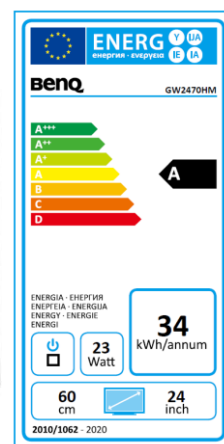

Data sheet

BenQ GW2470HM

60.45 cm / 23.8" VA LED-Display

- Full-HD – 1080p/ 16:9
- LED-backlight
- Dynamic contrast 20 Mio:1
- Response time 4 ms (GtG)
- Flicker Free / Low Blue Light

	Model : GW2470HM
	Art. No. / EAN Code : 9H.LEYLA.TBE / 471 8755 06554 5
Panel	Type : 60.45 cm / 23.8" Wide TFT, (AMVA+ Panel)
	Resolution : 1920x1080 / 16:9
	Pixel Pitch : 0,274 mm
	Picture diagonal / -area (w x h) : 604,5 mm / 527 x 296 mm
	Max. Colors: 16.7 Million
	Viewing Angle H/V (CR>=10) : 178°/ 178°
	Contrast (static) : 3000:1
	Contrast (dynamic) : 20 million:1
	Brightness : 250 cd/m ²
	Response Time : 4 ms (GtG)
Connection:	HDMI Connector : HDMI
	VGA Connector : RGB analog
	DVI input : DVI-D (incl. HDCP support)
	Headphone Jack : Yes
	Frequency H/V : 30-83 KHz / 50-76 Hz
	Card reader : SD/SDHC/SDXC
Control	Controls : On/Off power button, 5 OSD buttons
	Functions : contrast, brightness, sharpness, vertical and horizontal picture, phase, pixel clock, 1 user 3 pre-settings color temperature, 17 languages, OSD (position, time), input, reset, information
Extra	Special : Flicker Free / Low Blue Light
	Speaker: 2 W x 2
	Protection : Kensington Lock
	Mounting : Vesa 100 x 100 mm
	Swivel : -45°/+45° left/right
	Tilt : -5° / +20°
Energy	Power Supply : internal
	Voltage for operation : 90 ~ 264 VAC / 47 ~ 63 Hz
	Power consumption (Base on Energy star) : < 23 W
	(Sleep Mode) : 0.3 W
Certification	Safety : CE
	TCO / Energy Star : 6.0 / 6.0
Environment	Operation : + 5 ~ +40°C; 20 ~ 90% air humidity
	Storage : -20 ~ +60°C; 10 ~ 90% air humidity
Characteristic	Weight net : 4 kg
	Housing Color : Black
	Dimension with base (H x W x D) : 425 x 553 x 189 / 329 x 553 x 51 mm
	Accessories : Power-, VGA-, HDMI cable
	Warranty Terms : 3 years on-site exchange