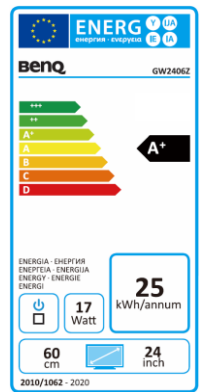

Data sheet

BenQ GW2406Z 60.45 cm / 23.8" LED-Display

- Full-HD – 1080p/ 16:9
- LED-backlight
- Dynamic contrast 20 Mio:1
- Response time 5 ms (GtG)
- Flicker Free / Low Blue Light

	Model : GW2406Z
	Art. No. / EAN Code : 9H.LFDLA.TBE / 471 8755 06627 6
	Type : 60.45 cm / 23.8" Wide TFT, (IPS Panel)
Panel	Resolution : 1920 x 1080 Full HD / 16:9
	Pixel Pitch : 0,274 mm
	Picture diagonal / -area (w x h) : 604.5 mm / 527.04 x 296.46 mm
	Max. Colors: 16.7 Million
	Viewing Angle H/V (CR>=10) : 178° / 178°
	Contrast (static) : 1000:1
	Contrast (dynamic) : 20 million:1
	Brightness : 250 cd/m ²
	Response Time : 5 ms (GtG)
Connection:	HDMI Connector : HDMI
	VGA Connector : RGB analog
	DisplayPort Connector : DP 1.2
	Headphone Jack : Yes
	Frequency H/V : 30-83 KHz / 50-76 Hz
Control	Controls : On/Off power button, 5 OSD buttons
	Functions : contrast, brightness, sharpness, vertical and horizontal picture, phase, pixel clock, 1 user 3 pre-settings color temperature, 17 languages, OSD (position, time), input, reset, information
Extra	Special : Flicker Free / Low Blue Light
	Protection : Kensington Lock
	Mounting : Yes
	Tilt : -5° / +20°
Energy	Power Supply : internal
	Voltage for operation : 90 ~ 264 VAC / 47 ~ 63 Hz
	Power consumption (Base on Energy star) : 23 W
Certification	Safety : CE
	TCO / Energy Star : 7.0 / 7.0
Environment	Operation : + 5 ~ +40°C; 20 ~ 90% air humidity
	Storage : -20 ~ +60°C; 10 ~ 90% air humidity
Characteristic	Weight net : 3,35 kg
	Housing Color : Black
	Dimension with base (H x W x D) : 495 x 540.2 x 230 / 396,4 x 540,2 x 173,6 mm
	Accessories : Power-, VGA-, HDMI cable, Quick guide/User manual-CD
	Warranty terms : 3 years Pickup, Repair and Return