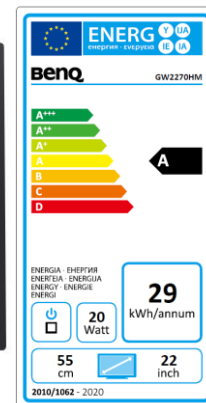

Data sheet

BenQ GW2270HM

54.61 cm / 21.5" VA LED-Display

- Full-HD – 1080p/ 16:9
- LED-backlight
- high contrast 3000:1
- Response time 5 ms (GtG)
- Flicker Free / Low Blue Light

VA LED

	Model : GW2270HM
	Art. No. / EAN Code : 9H.LEXLA.TBE / 471 8755 06550 7
	Type : 54.61 cm / 21.5" Wide (AMVA+ Panel)
Panel	Resolution : 1920 x 1080 Full-HD - 1080p / 16:9
	Pixel Pitch : 0.248 mm
	Picture diagonal / -area (w x h) : 546.1 mm / 476.64 x 268.11 mm
	Max. Colors: 16.7 Million
	Panel : 8 Bit
	Viewing Angle H/V (CR>=10) : 178°/ 178°
	Contrast (static) : 3000:1
	Contrast (dynamic) : 20 million:1
	Brightness : 250 cd/m ²
	Response Time : 5 ms (GtG)
Connection:	HDMI Connector : HDMI
	VGA Connector : RGB analog
	DVI input : DVI-D (incl. HDCP support)
	Audio Line : In
	Frequency H/V : 30-83 KHz / 50-76 Hz
Control	Controls : On/Off power button, 5 OSD buttons
	Functions : contrast, brightness, sharpness, vertical and horizontal picture, phase, pixel clock, 1 user 3 pre-settings color temperature, 17 languages, OSD (position, time), input, reset, information
Extra	Special : Flicker Free / Low Blue Light
	Speaker : 1 W x 2
	Protection : Kensington Lock
	Mounting : Yes-
	Tilt : -5° / +20°
Energy	Power Supply : internal
	Voltage for operation : 90 ~ 264 VAC / 47 ~ 63 Hz
	Power consumption (Base on Energy star) : < 26 W
	(Sleep Mode) : 0.5 W
Certification	Safety : CE
	TCO / Energy Star : 6.0 / 7.0
Environment	Operation : + 5 ~ +40°C; 20 ~ 90% air humidity
	Storage : -20 ~ +60°C; 10 ~ 90% air humidity
Characteristic	Weight net : 3,6 kg
	Housing Color : Black
	Dimension with base (H x W x D) : 400 x 506,6 x 189,2 mm
	Accessories : Power-, VGA cable
	Warranty Terms : 2 years Pickup, Repair and Return