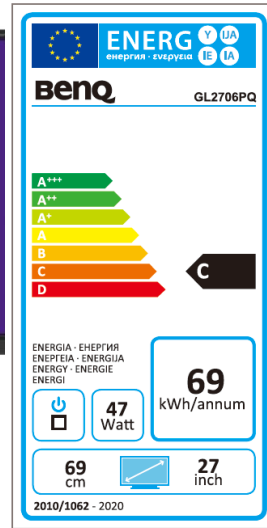

## BenQ GL2706PQ

68.58 cm / 27" LED-Display

- QHD 2560 x 1440 / 16:9
- LED-Backlight
- HDMI / DP
- Response time 1 ms (GtG)
- Height adjustment 120 mm + Pivot

LED

	Model : GL2706PQ
	Art. No. / EAN Code : 9H.LFJLB.QBE / 471 8755 06641 2
	Typ : 68.58 cm / 27" Wide TFT, TN-Panel
<b>Panel</b>	Native resolution : 2560 x 1440 QHD / 16:9
	Pixel pitch : 0.233 mm
	Picture diagonal / -area (W x H) : 685.8 mm / 597.74 mm x 335.66 mm
	Max. color : 16.7 million
	Viewing angle H / V (CR>10) : 170° / 160°
	Contrast (static) : 1000:1
	Brightness : 350 cd/m <sup>2</sup>
	Response time : 1 ms (GtG)
<b>Connections</b>	HDMI input : HDMI®
	DVI input : DVI-D (incl. HDCP support)
	DP input : DP
	Headphone socket / Audio out : yes / yes
	Frequency H / V : 30 - 83 kHz / 50 - 76 Hz
<b>Control</b>	Controls : On/Off switch, 4 OSD buttons, Auto button
	Functions : contrast, brightness, sharpness, vertical and horizontal picture, phase, pixel clock, 1 user 3 pre-settings color temperature, 17 languages, OSD (position, time), input, reset, information
<b>Extra</b>	Picture : Senseye® 3-Technology
	Security : Kensington Lock
	Mounting : Yes
	Height adjustment range / Pivot : 120 mm / 90° Pivot
	Tilt : -5° / +20°
<b>Energy</b>	Power supply : internal
	Voltage for operation : 90 ~ 264 VAC / 47 ~ 63 Hz
	Power consumption (Eco Mode) : 26.9 W
	(Sleep Mode) : < 0.43 W
<b>Certification</b>	Safety : CE
<b>Environment</b>	Operating : + 5 ~ +40°C ; 20 ~ 90% air humidity
	Storage : -20 ~ +60°C ; 10 ~ 90% air humidity
<b>Characteristic</b>	Weight net. : 6.2 kg
	Housing color : black glossy
	Dimension with stand (H x W x D) : 533 mm x 623 mm x 230 mm
	Accessories : Power-, HDMI- cable, Quick guide / manual-CD
	Warranty term : 2 years Pickup, Repair and Return