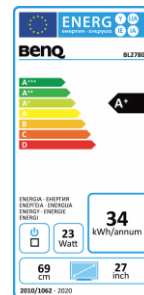

Data sheet

BenQ BL2780

68.58 cm / 27" LED-Display

- FHD IPS Panel
- Dynamic contrast 20 Mio:1
- Speaker 2W x2
- Brightness Intelligence

Brightness Intelligence™

Panel	Model : BL2780T Art. No. / EAN Code : 9H.LGYLB.QBE / 471 8755 07352 6 Type : 68.58 cm / 27" Wide TFT, IPS-Panel Resolution : 1920 x 1080 / 16:9 Pixel Pitch : 0.311 mm Picture diagonal / -area (w x h) : 685,8 mm / 597.60 x 336.20 mm Max. Colors : 16.7 Million Viewing Angle H/V (CR>=10) : 178° / 178°
Connection:	Contrast (static) : 1000:1 Contrast (dynamic) : 20 million:1 Brightness : 250 cd/m ² Response Time : 5 ms (GtG) HDMI Connector : HDMI 1.4 VGA Connector : RGB analog DisplayPort input : DP 1.2 Headphone Jack / Audio out : Yes / Yes Frequency H/V : 30-83 KHz / 50-76 Hz
Control	Controls : On/Off power button, 5 OSD buttons Functions : contrast, brightness, sharpness, vertical and horizontal picture, phase, pixel clock, 1 user 3 pre-settings color temperature, 17 languages, OSD (position, time), input, reset, information
Extra	Special : Flicker Free / Low Blue Light / Brightness Intelligence Speaker: 2W x 2 Protection : Kensington Lock Mounting : Vesa 100 x 100 mm Height Adjustment : 140 mm incl. Pivot Tilt : -5° / +20°
Energy	Power Supply : internal Voltage for operation : 90 ~ 264 VAC / 47 ~ 63 Hz Power consumption (Base on Energy star) : < 18 W (Sleep Mode) : 0.5 W
Certification	Safety : CE, TÜV Bauart TCO / Energy Star / EPEAT : 7.0 / 7.0 / EPEAT Gold
Environment	Operation : + 5 ~ +40°C; 20 ~ 90% air humidity Storage : -20 ~ +60°C; 10 ~ 90% air humidity
Characteristic	Weight net : 6.5 kg Housing Color : Black Dimension with base (H x W x D) : 547 x 612 x 231 mm Accessories : Power-, VGA-, HDMI cable Warranty Terms : 3 years on-site exchange