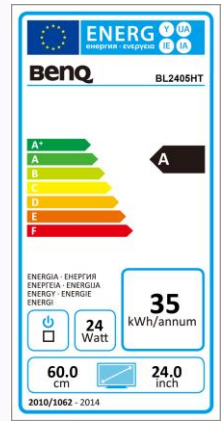

## BenQ BL2405HT 60.96 cm/ 24" LED-Display

- Full-HD – 1080p/ 16:9
- LED-Backlight
- 110 mm height adjustment
- Flicker Free / Low Blue Light

	Model : BL2405HT
	Art. No. / EAN Code 9H.LAXLB.HBE / 471 8755 04964 4
<b>Panel</b>	Typ : 60.96 cm / 24" Wide LED TFT, TN-Panel
	Resolution : 1.920 x 1.080 Full-HD / 16:9
	Pixel Pitch : 0.276 mm
	LCD Diagonal/ -Size (W x H) : 609.6 mm/ 531.36 x 298.89 mm
	Display Colors : 16.7 Mio.
	Viewing Angle H, V (CR>10) : 170°/ 160°
	Contrast : 1.000:1
	Contrast (dynamic) : 12 mio.:1
	Brightness : 250 cd/m <sup>2</sup>
	Response Time : 2 ms (GtG)
<b>Connectors</b>	HDMI Connector: HDMI
	DVI Connector: DVI-D (with HDCP support)
	15 Pin D-Sub: RGB Analog
	Headphone plug / Audio in : Yes / Yes
	Frequency H/V : 30~83 kHz/ 50~76 Hz
<b>Controls</b>	User controls : On/Off - 5 OSD buttons
	Functions: Contrast, Brightness, Sharpness, Phase, Pixelclock, 1 User 3 Preset color, 17 languages, OSD Position, Input source , Reset, Information
<b>Special</b>	Special feature: Senseye® 3-Technology
	Vesa Wall Mounting : 100 x 100 mm
	Safety : Kensington Lock
	Height adjustable: 110 mm
	Swivel : -45°/+45° left / right
	Tilt : -5° / +15°
	Pivot: Yes
	Speaker: 2 x 2 Watt
<b>Energy</b>	Power supply : Internal
	Power : 90 ~ 264 VAC / 47 ~ 63 Hz
	Power Consumption (Eco Mode) : ≤ 23 W
	Power saving mode : < 0,3 W
<b>Certification</b>	Safety: TÜV GS, CE
	Ergonomic : ISO 9241-307
	Environmental : TCO 7.0, Energy Star 7.0, EPEAT Silver
	Pixelfault class : I
<b>Environment</b>	Operation : + 5 ~ +40°C ; 20 ~ 90% air humidity
	Storage : -20 ~ +60°C ; 10 ~ 90% air humidity
<b>Dimensions</b>	Weight net: 5.1 Kg
	Color: black
	Dimension with stand (H x W x D) : 502 x 579 x 213 mm
	Accessories : Power-, VGA- Cable, Quick guide/User manual-CD
	Warranty term : 3 Years On Site Exchange