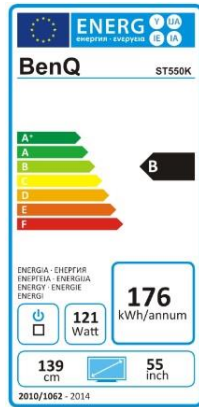

Data sheet

BenQ ST550K

Large Format Display

- 4K UHD 3840 x 2160
- Android 4.3 OS System
- Multiple display administrator
- X-Sign Support
- USB play back function

HDMI

Panel	Model : ST550K Art. No. / EAN Code : 9H.F1TTK.RA2 / 471 8755 05817 2 Typ : 139,7 cm / 55" Wide LED Panel with IPS Technology native Resolution : 3840 x 2160 4K UHD / 16:9 Panel : 10 Bit Pixel pitch H/V : 0,42mm / 0,315 mm Panel surface : Haze 1% / 3H Max. colors : 1.07 Billion Backlight : Direct LED Viewing angle H / V : 176° / 176° Contrast (static) : 1.200:1 Brightness : 350 cd/m ² Response time : 6 ms
Input- / Output	Input : Line in (L/R, RCA), Power AC, HDMI x3, VGA, RJ45, Component in (YPbPr, RCA), USB (playback) x4 Output : Line out (3,5mm), Audio out Koaxial, Composite video out (RCA)
Software	Multiple Display Control (MDA) : Supported OS: WinXP 32 bit, WinVista 32/64 bit SP2, Windows 7 32/64 bit Particularity : Schedule function will be not supported! OSD control at side : 6 OSD buttons and 1 standby button Features : Image Setting, Source / Volume Control, Sharpness Enhancement, HDMI-HDCP, HDMI-MHL, 10 Bit color processing, EZ-Suite
Extra	Internal Speaker : 8 W x 2 Storage memory : 4 GB Mounting : 200 x 300 mm (4 holes) Display Orientation : Landscape / Portrait Operating hour per day : 18/7
Energy	Power supply : Internal Voltage for operation : 100 ~ 240 VAC ; 50 / 60 Hz Power consumption (max.) / typ. : < 155 W / 155 W Sleep mode / Off mode : < 0.5 W / 0,5 W
Certification Environment	Safety : CE Operation : + 0 ~ +40°C ; 10 ~ 80% air humidity Storage : -20 ~ +55°C ; 10 ~ 85% air humidity
Characteristic	Weight net. : 15 kg Housing color : black Bezel width T/B/L/R : 6,1/13,6/6,1/6,1 mm Dimension without / with stand (W x H x D) : 1247 x 725 x 80 / 1247 x 779 x 80 mm Standard Accessories : Power- / VGA- / HDMI- cable, Remote incl. batteries, Shortguide, Stand