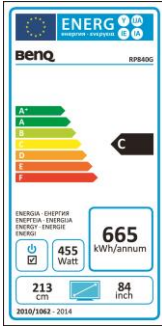

Data sheet

BenQ RP840G

Large format touch screen

- 4K UHD 3840 x 2160 LED Panel
- Anti-Glare Panel
- Android 4.2.1 OS
- HDMI-MHL
- MDA Software Support
- IR 10 Point Touch

HDMI

Panel	Model : RP840G Art. No. / EAN Code : 9H.F12TC.RA2 / 471 8755 05683 3 Type : 213.36 cm / 84" Wide TFT, Anti-Glare IPS-Panel Native resolution : 3840 x 2160 4K UHD / 16:9 Panel / pixel pitch : 10 bit / 0.4845 mm Cover Glass Thickness / Hardness : 4 mm / 4H AG coating : AG 80 Backlight : LED Viewing angle H / V : 178° / 178° Contrast (static) : 1.600:1 Contrast (dynamic) : 10 million:1 Brightness : 350 cd/m ² Response time : 8 ms	
Connection	Input : Power AC, Audio (L/R, RCA) x1, Audio (3.5mm) x3, HDMI x4 (HDMI 1,3 x3; HDMI 1.4 x1), Composite Video (RCA), VGA D-Sub x3, USB x2 (USB 2.0 x1; USB 3.0 x1), RJ45, RS232 Output : Line out (3.5mm), Audio COAX out, VGA D-Sub	
Control	Touch Technology : Multitouch (infrared) 10 touches (for Win7/8/10) Resolution / capacity : 32767 x 32767 / 10 simultaneous touches PC Compatibility : Win XP, Win Vista, Win7/8/10, Linux, MAC Accuracy : ±2mm over 90% of touchable area Controls : On/Off button, 5 OSD buttons Functions : Image Setting, Source / Volume Control, VGA Daisy Chain, Sharpness Enhancement, Proof of Image retention, PIP, HDMI-MHL, De-Interlacing / Comp Filter, 10 Bit color processing, Low Blue Light, MDA (by LAN only), EZ write, WPS (office viewer App)	
Extra	Speaker : 10W x 2 Storage memory : 4 GB Mounting : 600 x 600 mm / M8 Mounting direction : Landscape Operation time hours/days : 18/7 Power supply : Internal Voltage for operation : 100 ~ 240 VAC ; 50 / 60 Hz Power consumption (max.) : 550 W (sleep mode / off mode) : 0.5 W / 0.5 W	
Energy		
Certification	Safety : CE	
Environment	Operation : +0 ~ +40°C ; 10 ~ 90% air humidity Storage : +0 ~ +40°C ; 10 ~ 90% air humidity	
Characteristic	Weight net : 116 kg Housing color / material : black / metal Dimension (W x H x T) : 1978 x 1187 x 96 mm Accessories : Quick Start Guide, Remote incl. Batteries, Power- / VGA- / USB cable, Touch pen x 2 Warranty term : 3 years OSE (on site exchange)	