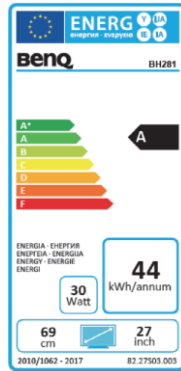

Data sheet

BenQ BH281

Bar Type Display

- Resolution 1920 x 360 / 16:3
- Landscape / Portrait Mode
- 60.000 Operation hours
- 2W Speaker x2
- Brightness 1000 cd/m²

Panel

Model : BH281
Art. No. / EAN Code : 9H.F3EPF.NC2 / 471 8755 06717 4
Typ : 70.10 cm / 27.6" Ultra Wide TFT Panel
Native Resolution : 1920 x 360 / 16:3
Panel : 8 Bit
Pixel pitch : 0.3588 mm
Panel surface : Anti Glare, 3H
Max. colors : 16.7 million

Backlight : E-LED
Viewing angle H / V : 170° / 170°
Contrast (static) : 1.000:1
Brightness : 1000 cd/m²
Response time : 25 ms

Connection

Input : Power AC, Line in, VGA in, HDMI in, USB, RS232

Functions : Image setting, Source Control, Volume Control, Sharpness Enhancement, Proof of Image Retention, HDMI-HDCP

Extra

Speaker : 2W x2
Light life typ. : 60.000 h
Operation time hour per day : 24/7
Display Orientation : Landscape / Portrait

Energy

Power supply : external
Voltage for operation : 100 ~ 264 VAC ; 50 / 60 Hz
Power consumption max. / typ. : < 54 W / 45 W
Sleep mode : < 0.5 W

Certification

Safety : CE

Environment

Operation : + 0 ~ +40°C ; 5 ~ 60% air humidity
Storage : -10 ~ +60°C ; 10 ~ 80% air humidity

Characteristic

weight net. : 4.0 kg
Housing color : black
Bezel width top/bottom/left/right : 19.6/20.4/19.4/19.4 mm
Dimension (W x H x D) : 729.1 x 170.8 x 43.1 mm
VESA Mounting holes : 100 x 100 (4 holes)
Accessories : Remote Controller, Powercable, Power adapter, HDMI cable,
Warranty term : 3 years OSE (on site exchange)