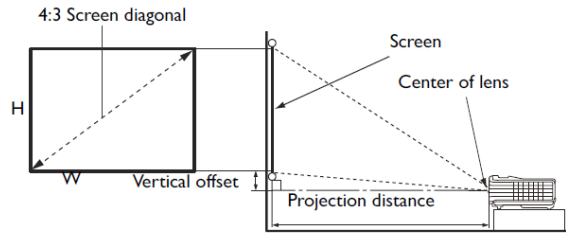

Dimensions	Dimensions(W x H x D)	287.3 x 114.4 x 232.6 mm (w/ feet)
	Weight	287.3 x 99.7 x 232.6 mm (w/o feet)
Power	Power Supply	2.3kg (5.06lbs)
	Power Consumption	AC100 to 240 V, 50 to 60 Hz 293W(Normal), 243W (Eco) Standby<0.5W

*Lamp life results will vary depending on environmental conditions and usage. Actual product's features and specifications are subject to change without notice.

MX600 Digital Projector

Distance Chart

Screen size				Projection distance (mm)			Vertical offset (mm)
Diagonal		W (mm)	H (mm)	Min distance (max. zoom)	Average	Max distance (min. zoom)	
Inch	mm						
30	762	610	457	1132	1189	1245	46
40	1016	813	610	1509	1585	1660	61
50	1270	1016	762	1887	1981	2075	76
60	1524	1219	914	2264	2377	2491	91
80	2032	1626	1219	3019	3170	3321	122
100	2540	2032	1524	3774	3962	4151	152
120	3048	2438	1829	4528	4755	4981	183
150	3810	3048	2286	5660	5943	6226	229
200	5080	4064	3048	7547	7925	8302	305
220	5588	4470	3353	8302	8717	9132	335
250	6350	5080	3810	9434	9906	10377	381
300	7620	6096	4572	11321	11887	12453	457