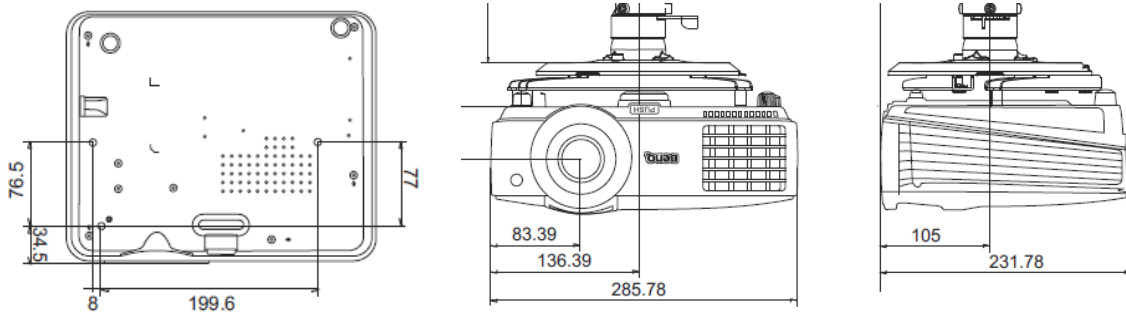

Dimensions	Dimensions(W x H x D)	287.3 x 114.4 x 232.6 mm (w/ feet)
	Weight	287.3 x 99.7 x 232.6 mm (w/o feet)
Power	Power Supply	2.3kg (5.06lbs)
	Power Consumption	AC100 to 240 V, 50 to 60 Hz 293W(Normal), 243W (Eco) Standby<0.5W

*Lamp life results will vary depending on environmental conditions and usage. Actual product's features and specifications are subject to change without notice.

MX600 Digital Projector

Distance Chart

Screen size				Projection distance (mm)			Vertical offset (mm)
Diagonal		W (mm)	H (mm)	Min distance (max. zoom)	Average	Max distance (min. zoom)	
Inch	mm						
30	762	610	457	1132	1189	1245	46
40	1016	813	610	1509	1585	1660	61
50	1270	1016	762	1887	1981	2075	76
60	1524	1219	914	2264	2377	2491	91
80	2032	1626	1219	3019	3170	3321	122
100	2540	2032	1524	3774	3962	4151	152
120	3048	2438	1829	4528	4755	4981	183
150	3810	3048	2286	5660	5943	6226	229
200	5080	4064	3048	7547	7925	8302	305
220	5588	4470	3353	8302	8717	9132	335
250	6350	5080	3810	9434	9906	10377	381
300	7620	6096	4572	11321	11887	12453	457

Wall mount/Ceiling mount Chart

Dimension