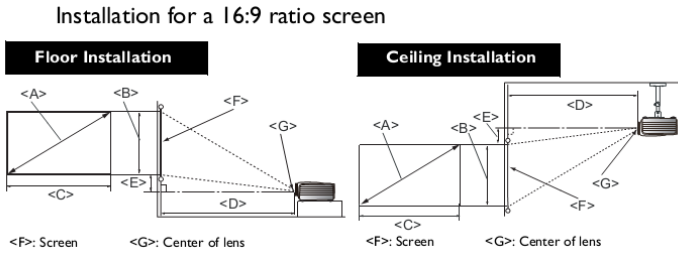

MH680 Digital Projector

Distance Chart

■ The screen aspect ratio is 16:9 and the projected picture is 16:9