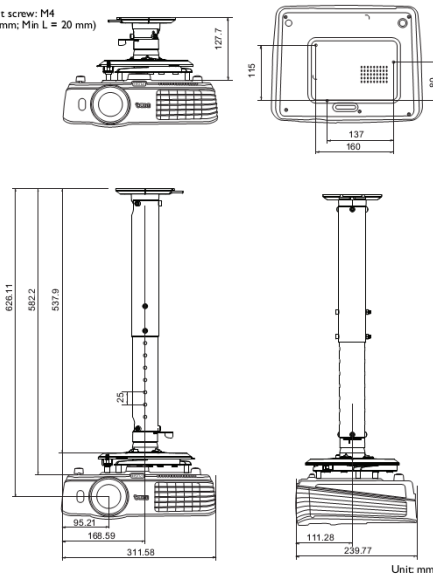

Wall mount/Ceiling mount Chart

Ceiling mount installation