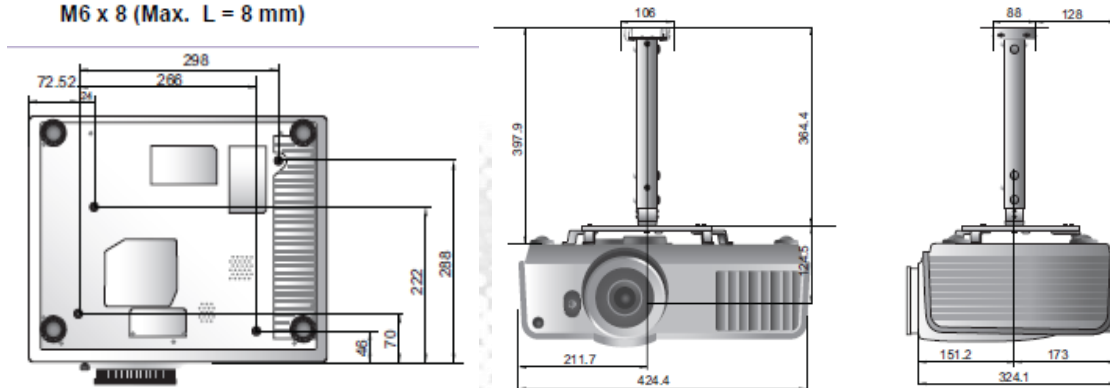

*Lamp life results will vary depending on environmental conditions and usage. Actual product's features and specifications are subject to change without notice.

Distance Chart

■ The screen aspect ratio is 16:9 and the projected picture is 16:9

Screen dimensions			Projection distance <D> [cm]			Lowest/ Highest lens position <E> [cm]
Diagonal <A> [inch (mm)]	Height [cm]	Width <C> [cm]	Min distance (with max zoom)	Average	Max distance (with min zoom)	
30 (762)	37	66	108	135	162	4.7
40 (1016)	50	89	144	180	215	6
50 (1270)	62	111	180	224	269	8
60 (1524)	75	133	215	269	323	9
70 (1778)	87	155	251	314	377	11
80 (2032)	100	177	287	359	431	12
90 (2286)	112	199	323	404	485	14
100 (2540)	125	221	359	449	539	16
110 (2794)	137	243	495	494	592	17
120 (3048)	149	266	431	539	646	19
130 (3302)	162	288	467	583	700	20
140 (3556)	174	310	503	628	754	22
150 (3810)	187	332	539	673	808	23
160 (4064)	199	354	575	718	862	25
170 (4318)	212	376	610	763	916	26
180 (4572)	224	398	646	808	969	28
190 (4826)	237	421	682	853	1023	30
200 (5080)	249	443	718	898	1077	31
250 (6350)	311	553	898	1122	1346	39
300 (7620)	374	664	1077	1346	1616	47

Floor Installation

Ceiling Installation

Ceiling mount Chart

Ceiling mount screws:
M6 x 8 (Max. L = 8 mm)

Dimension