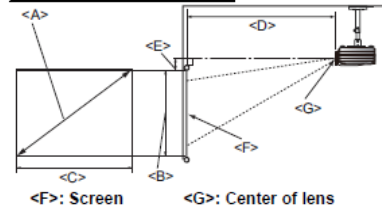

*Lamp life results will vary depending on environmental conditions and usage. Actual product's features and specifications are subject to change without notice.

Distance Chart

■ The screen aspect ratio is 16:9 and the projected picture is 16:9

Screen dimensions			Projection distance <D> [cm]			Lowest/ Highest lens position <E> [cm]
Diagonal <A> [inch (mm)]	Height [cm]	Width <C> [cm]	Min distance (with max zoom)	Average	Max distance (with min zoom)	
30 (762)	37	66	108	135	162	4.7
40 (1016)	50	89	144	180	215	6
50 (1270)	62	111	180	224	269	8
60 (1524)	75	133	215	269	323	9
70 (1778)	87	155	251	314	377	11
80 (2032)	100	177	287	359	431	12
90 (2286)	112	199	323	404	485	14
100 (2540)	125	221	359	449	539	16
110 (2794)	137	243	495	494	592	17
120 (3048)	149	266	431	539	646	19
130 (3302)	162	288	467	583	700	20
140 (3556)	174	310	503	628	754	22
150 (3810)	187	332	539	673	808	23
160 (4064)	199	354	575	718	862	25
170 (4318)	212	376	610	763	916	26
180 (4572)	224	398	646	808	969	28
190 (4826)	237	421	682	853	1023	30
200 (5080)	249	443	718	898	1077	31
250 (6350)	311	553	898	1122	1346	39
300 (7620)	374	664	1077	1346	1616	47

Floor Installation

Ceiling Installation

Ceiling mount Chart

Ceiling mount screws:
M6 x 8 (Max. L = 8 mm)

Dimension