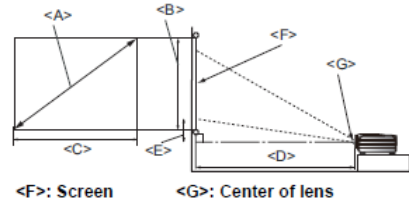

Distance Chart

■ The screen aspect ratio is 16:9 and the projected picture is 16:9

Screen dimensions			Projection distance <D> [cm]			Lowest/ Highest lens position <E> [cm]
Diagonal <A> [inch (mm)]	Height <B> [cm]	Width <C> [cm]	Min distance (with max zoom)	Average	Max distance (with min zoom)	
30 (762)	37	66	108	135	162	4.7
40 (1016)	50	89	144	180	215	6
50 (1270)	62	111	180	224	269	8
60 (1524)	75	133	215	269	323	9
70 (1778)	87	155	251	314	377	11
80 (2032)	100	177	287	359	431	12
90 (2286)	112	199	323	404	485	14
100 (2540)	125	221	359	449	539	16
110 (2794)	137	243	495	494	592	17
120 (3048)	149	266	431	539	646	19
130 (3302)	162	288	467	583	700	20
140 (3556)	174	310	503	628	754	22
150 (3810)	187	332	539	673	808	23
160 (4064)	199	354	575	718	862	25
170 (4318)	212	376	610	763	916	26
180 (4572)	224	398	646	808	969	28
190 (4826)	237	421	682	853	1023	30
200 (5080)	249	443	718	898	1077	31
250 (6350)	311	553	898	1122	1346	39
300 (7620)	374	664	1077	1346	1616	47

Floor Installation