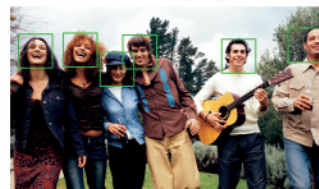

## 8 megapixels / smc Pentax 3x optical zoom Lens

Slimmest at just 12.5mm with 2.5" large screen and Super Multi-Coating Pentax 3X zoom lens (Sliding Lens System), X835 is the most portable solution for traveling.

### Face Tracking function

X835 can detect and track human faces up to 9 faces and is able to focus the faces to ensure the people are perfectly presented in terms of color and clearness in the photos.

### Pictures don't have to be too dark

Taking photos in backlighting situations will make an image dark. With X835's z-lighting function, selected in Playback, you will be able to adjust the brightness of a subject that has been underexposed due to excessive backlighting or insufficient flash illumination.

### Get a clear close up image

Whenever you need to take a closer shot of a subject in distance, you can turn on the Wise Zoom function and it will give you the maximum of 30X zoom effect. So, you can easily capture, magnify distant subjects, and also gets a clear and detailed image.