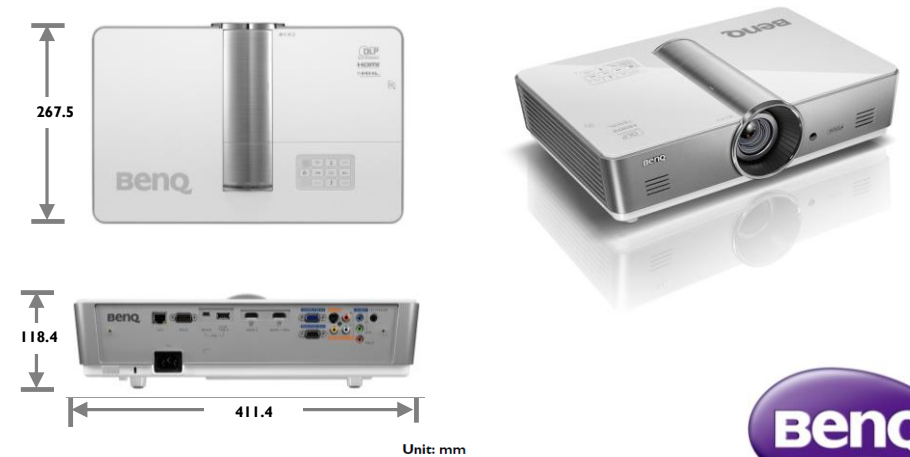

Model Name **SW92I Digital Projector** Distance Chart

Unique selling point

- High brightness 5000AL
- Big Zoom 1.6X
- Easy installation and control
- Vertical Lens Shift

Projection System	DLP
Native Resolution	WXGA (1280 x 800)
Brightness	5,000AL
Contrast Ratio	5,000:1
Display Color	1.07 Billion Colors
Lens	F=2.45~3.07, f=15.78 ~ 25.12
Aspect Ratio	Native 16:10 (5 aspect ratio selectable)
Throw Ratio	1.12~1.8
Clear Image Size	60"~240"
Zoom Ratio	1.6X
Lamp Type	370W
Lamp(Normal/Economic/SmartEco Mode)*	2000/2500 hours
Keystone Adjustment	2D, Vertical & Horizontal ± 30 degrees
Projection Offset	105% ±2.5%
Lens Shift	Vertical: +2.5%
Resolution Support	VGA(640 x 480) to UXGA(1600 x 1200)
Horizontal Frequency	15K~102KHz
Vertical Scan Rate	24~120Hz
Compatibility	HDTV Compatibility 480i, 480p, 576i, 576p, 720p, 1080i, 1080p Video Compatibility NTSC, PAL, SECAM

Interface	Computer in (D-sub 15pin) x 1 (Share with component)
	Monitor out (D-sub 15pin) x 1
	Composite Video in (RCA) x 1
	S-Video in (Mini DIN 4pin) x 1
	HDMI x 2
	Audio in (Mini Jack) x 1
	Audio L/R in (RCA) x 1
	Audio out (Mini Jack) x 1
	Speaker 10W x 2
	LAN (RJ45) x 1 (LAN control)
	USB (Type B) x1 (Download)
	RS232 (DB-9pin) x 1
	IR Receiver x 2

Dimensions	Dimensions(W x H x D) 411.4x118.4x267.5 mm
	Weight 4.9KG

Power	Power Supply AC100 to 240 V, 50 to 60 Hz
	Power Consumption Typical 490W, Network standby <6W, Standby power <0.5W
	Power Management Function Automatic power off after 20 minutes without a display source.

Audible Noise	36/33 dBA (Normal/Economic mode)