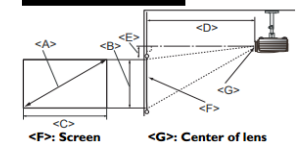

Ceiling Installation