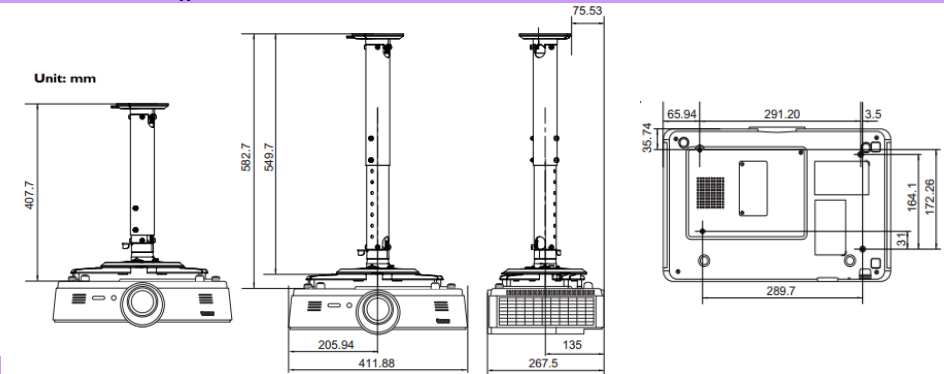

Picture Modes**	Bright/Presentation/sRGB/Cinema/(3D)/User 1/User 2

Accessories	Standard	Optional
	Remote Control w/ Battery	Presentation Plus P/N: 65J9306.002
	Power Cord (by region)	Spare Lamp Kit P/N: 5JJDP05.001
	User Manual CD	Ceiling Mount P/N: 5JJAM10.001
	Quick Start Guide	3D Glasses P/N: 5JJ9H25.001
	Warranty Card (by region)	
	VGA(D-sub 15pin) Cable	

Diagonal <A> [inch (mm)]	Height <B> [cm]	Width <C> [cm]	Projection distance <D> [cm]			Lowest/ Highest lens position <E> [cm]
			Min distance	Average	Max distance	
60 (1524)	81	129	145	189	233	6.1
70 (1778)	94	151	169	221	272	7.1
80 (2032)	108	172	193	252	311	8.1
90 (2286)	121	194	218	283	349	9.1
100 (2540)	135	215	242	315	388	10.1
110 (2794)	148	237	266	346	427	11.1
120 (3048)	162	259	290	378	466	12.1
130 (3302)	175	279	314	409	504	13.1
140 (3556)	189	302	338	441	543	14.1
150 (3810)	202	323	362	472	582	15.1
160 (4064)	215	345	386	504	621	16.2
170 (4318)	229	366	411	535	660	17.2
180 (4572)	242	388	435	566	698	18.2
190 (4826)	256	409	459	598	737	19.2
200 (5080)	269	431	483	629	776	20.2
240 (6096)	323	517	579	755	931	24.2

Floor Installation

Ceiling Installation

Wall mount/Ceiling mount Chart

Dimension