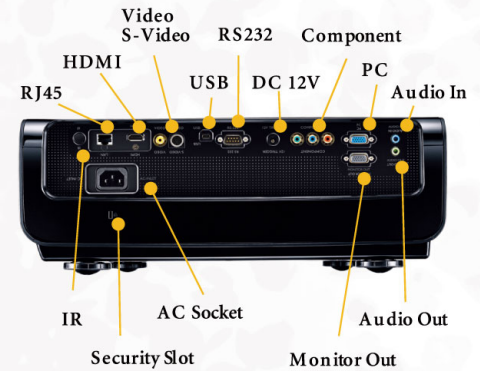

Projection System	DLP® technology by Texas Instruments®		
Native Resolution	1080p (1920 x 1080)		
Brightness	4000 ANSI lumens		
Contrast Ratio	50000:1 (Full on/Full off)		
Aspect Ratio	Anamorphic/ 4:3/ Wide/ Letter Box/ Real screen selectable		
Color	Full 1.07 billion color palette		
Lens	F=2.48-2.81, f=24.1-36.1		
Zoom Ratio	Manual Zoom, 1.5:1		
Lens Shift	Vertical: ±125% / Horizontal: ±41%		
Image Size (Diagonal)	28" to 500"		
Throw Ratio	1.62 to 2.43, 55.7"@2M		
Lamp	300W, 2000/3000 hours (Normal/Economic mode)		
Computer Compatibility	VGA(640 x 350) to WUXGA(1920 x 1200)		
HDTV Compatibility	480i, 480p, 576i, 576p, 720p, 1080i, 1080p/60/50/24		
Video Compatibility	NTSC, PAL, SECAM		
Horizontal Frequency	31-92 kHz		
Vertical Scan Rate	48-85 Hz		
Input Terminals	PC	Analog RGB: D-sub 15 pin x 1	
	A/V	HDMI(v1.3) x 1	
		Component Video: RCA x 3	
		S-Video: Mini Din 4 pin x 1	
		Composite Video: RCA x 1	
Audio	Stereo Mini Jack x 1		
Output Terminals	PC	D-sub 15 pin x 1	
	Audio	Variable Audio Out : Stereo Mini Jack x 1	
		5W x 2	
	DC 12V x1		
Control Terminal	Serial Connector : RS232 (D-sub 9pin) x 1		
	LAN Control : RJ45 x 1		
	USB Connector : USB x 1 (Type mini B, for service only)		
Dimensions(W x H x D)	428 x 156 x 345 mm		
Weight	7.2 kg (15.9lbs)		
Power Supply	100 to 240 VAC, 50/60 Hz		
Power Consumption	Typical 440W, Standby<1W		
Audible Noise	36/33 dB (Normal/Economic mode)		
On-Screen Display Languages	ENGLISH/ 繁體中文/ FRANÇAIS/ ESPAÑOL/ DEUTSCH/ ITALIANO 简体中文/ 한국어/ 日本語 / P Y C C K И Й/ Nederlands/ Português svenska/ Čeština/ polski/ ភ្នំព្រះសីហនុ/ Türkçe		
Picture Modes	Cinema/Dynamic/Presentation/sRGB/User 1/User 2		
Functions	Full HD 1080p Resolution	True pixel-by-pixel processing	
	HQV™ Image Processor	Motion-adaptive de-interlacing	
	BrilliantColor™	Noise Reduction	
	DynamicBlack™	Independent Color Control	
	H+V Lens Shift	PIP	
	Direct Power On and Off	LAN Control	
	Closed Caption	3D Comb Filter	
		User Manual CD	Power Cable
Accessories (Standard)	Quick Start Guide	Component Video Cable	
	Remote Control	D-sub cable	
	Batteries		
	Accessories (Optional)	Ceiling Mounting Kit	Spare Lamp Kit

Accessories (Optional)

Projection size

Screen size (inch)	40	60	80	100	120	150	200	300
Distance with Max. zoom (cm)	143	214	286	357	429	536	714	1071
Distance with Min. zoom (cm)	214	321	429	536	643	804	1071	1607

There is 3% tolerance these numbers due to optical component verification.