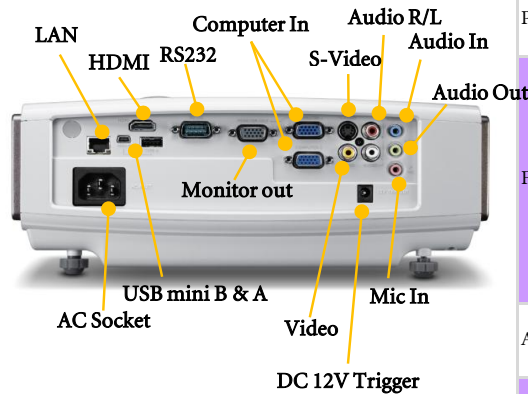

BenQ

MX812ST

Digital Projector

HIGHLIGHTS

- Microphone in with two 10W Speakers
- USB Reader
- USB Display (Plug-n-Play)
- LAN Display
- 4-1 Display
- Remote Desktop
- Wireless Display (Optional)
- Filter Free Design
- Virtually No Color Decay
- Crestron RoomView Compatible
- PJ-Link Compatible
- 3500 ANSI Lumens
- XGA Native Resolution
- BrilliantColor™
- 3D Color Management
- VIDI™
- Auto Keystone (Vertical)
- Keystone ± 30 Degree
- 6 Segment Color Wheel
- Variable Audio Out
- Closed Captioning