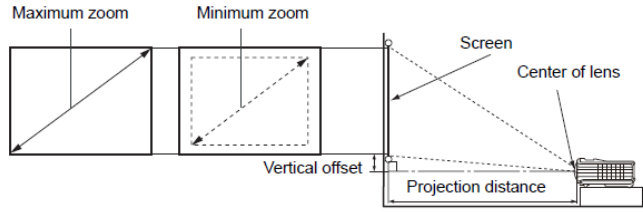

MX720 Projector

Distance Chart

The screen aspect ratio is 4:3 and the projected picture is 4:3

Screen size		Size of the projected image		Distance from screen (mm)			Vertical offset (mm)
Diagonal		H (mm)	W (mm)	Min length (max. zoom)	Average	Max length (min. zoom)	
Inch	mm						
40	1016	610	813	1333	1467	1600	30
50	1270	762	1016	1667	1833	2000	38
60	1524	914	1219	2000	2200	2400	46
70	1778	1067	1422	2333	2567	2800	53
80	2032	1219	1626	2667	2933	3200	61
90	2286	1372	1829	3000	3300	3600	69
100	2540	1524	2032	3333	3667	4000	76
120	3048	1829	2438	4000	4400	4800	91
150	3810	2286	3048	5000	5500	6000	114
200	5080	3048	4064	6667	7333	8000	152
250	6350	3810	5080	8333	9167	10000	191
300	7620	4572	6096	10000	11000	12000	229