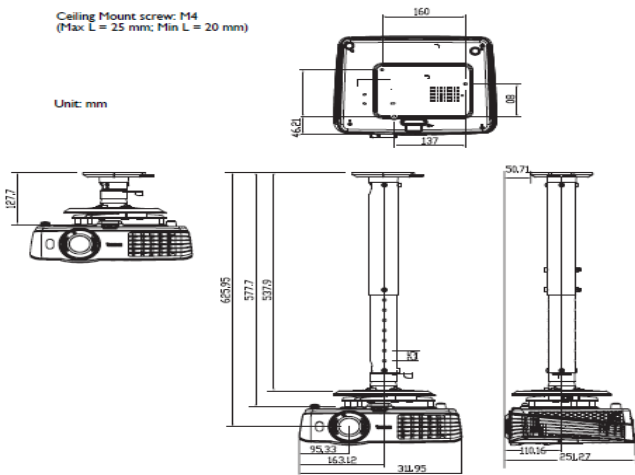

*Lamp life results will vary depending on environmental conditions and usage. Actual product's features and specifications are subject to change without notice.

MX720 Projector

Distance Chart

The screen aspect ratio is 4:3 and the projected picture is 4:3

Screen size		Size of the projected image		Distance from screen (mm)			Vertical offset (mm)
Diagonal		H (mm)	W (mm)	Min length (max. zoom)	Average	Max length (min. zoom)	
Inch	mm						
40	1016	610	813	1333	1467	1600	30
50	1270	762	1016	1667	1833	2000	38
60	1524	914	1219	2000	2200	2400	46
70	1778	1067	1422	2333	2567	2800	53
80	2032	1219	1626	2667	2933	3200	61
90	2286	1372	1829	3000	3300	3600	69
100	2540	1524	2032	3333	3667	4000	76
120	3048	1829	2438	4000	4400	4800	91
150	3810	2286	3048	5000	5500	6000	114
200	5080	3048	4064	6667	7333	8000	152
250	6350	3810	5080	8333	9167	10000	191
300	7620	4572	6096	10000	11000	12000	229

Wall mount/Ceiling mount Chart

Ceiling Mount screw: M4
(Max L = 25 mm; Min L = 20 mm)

Unit: mm

Dimension