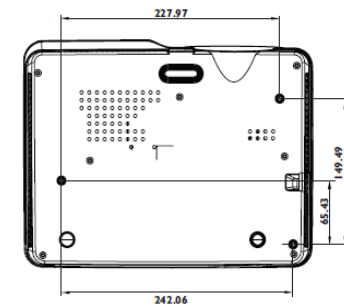

*Lamp life results will vary depending on environmental conditions and usage. Actual product's features and specifications are subject to change without notice.

MX661 Digital Projector

Distance Chart

Screen size				Projection distance (mm)			Vertical offset (mm)
Diagonal		W (mm)	H (mm)	Min distance (max. zoom)	Average	Max distance (min. zoom)	
Inch	mm						
30	762	610	457	1200	1260	1320	69
40	1016	813	610	1600	1680	1760	91
50	1270	1016	762	2000	2100	2200	114
60	1524	1219	914	2400	2520	2640	137
80	2032	1626	1219	3200	3360	3520	183
100	2540	2032	1524	4000	4200	4400	229
120	3048	2438	1829	4800	5040	5280	274
150	3810	3048	2286	6000	6300	6600	343
200	5080	4064	3048	8000	8400	8800	457
220	5588	4470	3353	8800	9240	9680	503
250	6350	5080	3810	10000	10500	11000	572
300	7620	6096	4572	12000	12600	13200	686

Wall mount/Ceiling mount Chart

Ceiling mount screws:
M4 x 8 (Max. L = 8 mm)

Unit: mm

Dimension