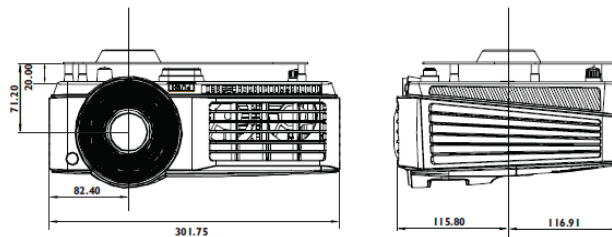

*Lamp life results will vary depending on environmental conditions and usage. Actual product's features and specifications are subject to change without notice.

MX661 Digital Projector

Distance Chart

Screen size				Projection distance (mm)			Vertical offset (mm)
Diagonal		W (mm)	H (mm)	Min distance (max. zoom)	Average	Max distance (min. zoom)	
Inch	mm						
30	762	610	457	1200	1260	1320	69
40	1016	813	610	1600	1680	1760	91
50	1270	1016	762	2000	2100	2200	114
60	1524	1219	914	2400	2520	2640	137
80	2032	1626	1219	3200	3360	3520	183
100	2540	2032	1524	4000	4200	4400	229
120	3048	2438	1829	4800	5040	5280	274
150	3810	3048	2286	6000	6300	6600	343
200	5080	4064	3048	8000	8400	8800	457
220	5588	4470	3353	8800	9240	9680	503
250	6350	5080	3810	10000	10500	11000	572
300	7620	6096	4572	12000	12600	13200	686

Wall mount/Ceiling mount Chart

Ceiling mount screws:
M4 x 8 (Max. L = 8 mm)

Unit: mm

Dimension